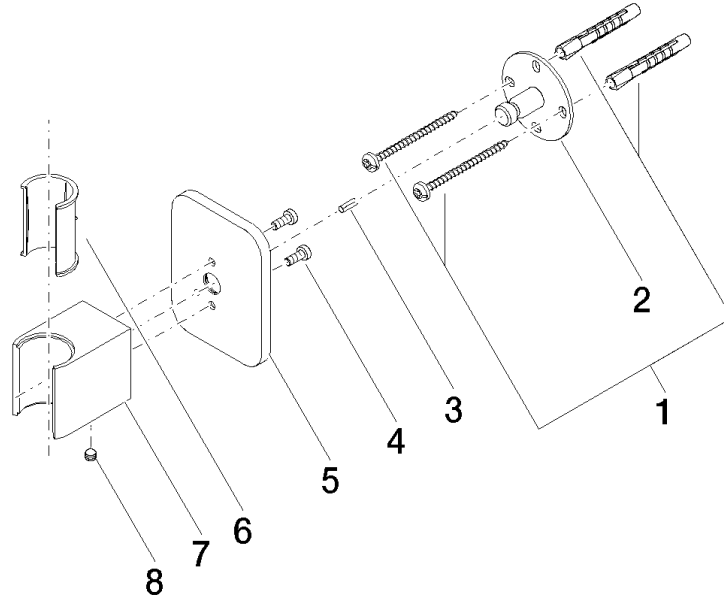

28 050 845

• rosette 60 x 78 mm

	Brushed Dark Platinum	28 050 845-99
	Chrome	28 050 845-00
	Brushed Platinum	28 050 845-06
	Dark Chrome	28 050 845-19
	Brushed Light Gold	28 050 845-27
	Matte Black	28 050 845-33
	Brushed Chrome	28 050 845-93

28 050 845

mm [inches]

28 050 845

Product version from 3/2/2021

Parts for other finishes can be found here: [Chrome](#)

LISSÉ Wall bracket - Brushed Dark Platinum

LISSÉ

28 050 845

Spare parts list

Product version from 3/2/2021

No.	Item Number	Name	Quantity used	Delivery time
	05 30 31 025 00 90	fixing set	9	2