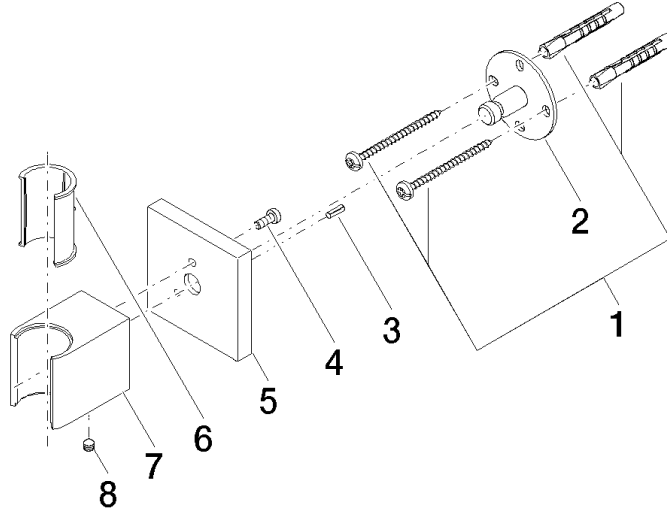

Wall bracket - Matte Black

28 050 980 Product version from 3/2/2021

- rosette 60 x 60 mm

	Matte Black	28 050 980-33
	Chrome	28 050 980-00
	Brushed Platinum	28 050 980-06
	Platinum	28 050 980-08
	Dark Chrome	28 050 980-19
	Brushed Light Gold	28 050 980-27
	Brushed Durabronze (23kt Gold)	28 050 980-28
	Brushed Champagne (22kt Gold)	28 050 980-46
	Champagne (22kt Gold)	28 050 980-47
	Brushed Chrome	28 050 980-93
	Brushed Dark Platinum	28 050 980-99

Wall bracket - Matte Black

28 050 980 Product version from 3/2/2021

mm [inches]

Wall bracket - Matte Black

28 050 980 Product version from 3/2/2021

Parts for other finishes can be found here: [Chrome](#)

Spare parts list

No.	Item Number	Name	Quantity used	Delivery time
1	05 30 31 025 00 90	fixing set	1	2
2	09 30 11 041 90	disc	1	2
3	09 31 11 026 90	pin	1	2
4	09 30 30 054 90	screw	1	2
5	09 27 98 002-33	rosette	1	30
6	09 18 40 078 90	sleeve	1	2
7	09 17 20 044-33	holder	1	30
8	90 31 11 112 00 90	pin	1	2