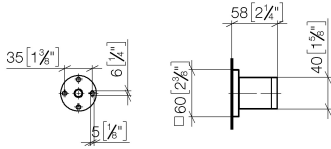

Wall bracket - Matte Black

28 050 980 Product version from 3/2/2021

- rosette 60 x 60 mm

	Matte Black	28 050 980-33
	Chrome	28 050 980-00
	Brushed Platinum	28 050 980-06
	Platinum	28 050 980-08
	Dark Chrome	28 050 980-19
	Brushed Light Gold	28 050 980-27
	Brushed Durabronze (23kt Gold)	28 050 980-28
	Brushed Champagne (22kt Gold)	28 050 980-46
	Champagne (22kt Gold)	28 050 980-47
	Brushed Chrome	28 050 980-93
	Brushed Dark Platinum	28 050 980-99

Wall bracket - Matte Black

28 050 980 Product version from 3/2/2021

mm [inches]

Wall bracket - Matte Black

28 050 980 Product version from 3/2/2021

Parts for other finishes can be found here: [Chrome](#)

Spare parts list

No.	Item Number	Name	Quantity used	Delivery time
1	05 30 31 025 00 90	fixing set	1	2
2	09 30 11 041 90	disc	1	2
3	09 31 11 026 90	pin	1	2
4	09 30 30 054 90	screw	1	2
5	09 27 98 002-33	rosette	1	30
6	09 18 40 078 90	sleeve	1	2
7	09 17 20 044-33	holder	1	30
8	90 31 11 112 00 90	pin	1	2