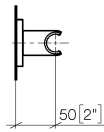

Wall bracket - Matte Black

28 050 980 Product version from 3/2/2021

- rosette 60 x 60 mm

	Matte Black	28 050 980-33
	Chrome	28 050 980-00
	Brushed Platinum	28 050 980-06
	Platinum	28 050 980-08
	Dark Chrome	28 050 980-19
	Brushed Light Gold	28 050 980-27
	Brushed Durabronze (23kt Gold)	28 050 980-28
	Brushed Champagne (22kt Gold)	28 050 980-46
	Champagne (22kt Gold)	28 050 980-47
	Brushed Chrome	28 050 980-93
	Brushed Dark Platinum	28 050 980-99

Wall bracket - Matte Black

28 050 980 Product version from 3/2/2021

mm [inches]

Wall bracket - Matte Black

28 050 980 Product version from 3/2/2021

Parts for other finishes can be found here: [Chrome](#)

Spare parts list

No.	Item Number	Name	Quantity used	Delivery time
1	05 30 31 025 00 90	fixing set	1	2
2	09 30 11 041 90	disc	1	2
3	09 31 11 026 90	pin	1	2
4	09 30 30 054 90	screw	1	2
5	09 27 98 002-33	rosette	1	30
6	09 18 40 078 90	sleeve	1	2
7	09 17 20 044-33	holder	1	30
8	90 31 11 112 00 90	pin	1	2