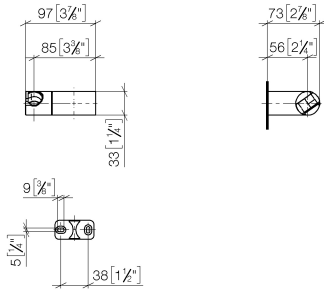

28 060 970

- pivotable 75°

Fits: IMO, LULU, MADISON, MEM, TARA,
CL.1, LISSÉ, VAIA, META, CYO

	Chrome	28 060 970-00
	Brushed Platinum	28 060 970-06
	Platinum	28 060 970-08
	Dark Brass matt	28 060 970-16
	Dark Chrome	28 060 970-19
	Light Gold	28 060 970-26
	Brushed Light Gold	28 060 970-27
	Brushed Durabrass (23kt Gold)	28 060 970-28
	Matte Black	28 060 970-33
	Brushed Bronze	28 060 970-42
	Brushed Champagne (22kt Gold)	28 060 970-46
	Champagne (22kt Gold)	28 060 970-47
	Brushed Chrome	28 060 970-93
	Brushed Dark Platinum	28 060 970-99

28 060 970

mm [inches]

28 060 970

Parts for other finishes can be found here: Brushed Platinum

Spare parts list

No.	Item Number	Name	Quantity used	Delivery time
1	09 12 12 212 90	sleeve	1	2
2	09 31 11 009 90	pin	2	2
3	05 30 31 025 00 90	fixing set	1	2
4	08 30 11 563 90	holder	1	2