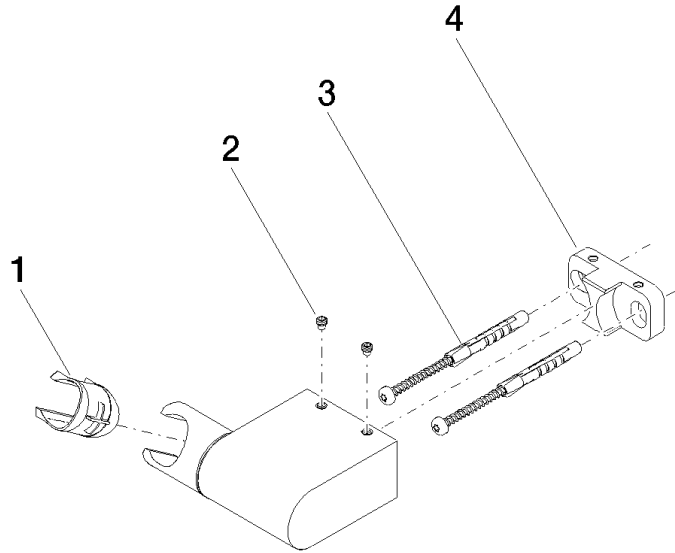

28 060 970

- pivotable 75°

Fits: IMO, LULU, MADISON, MEM, TARA,
CL.1, LISSÉ, VAIA, META, CYO

	Chrome	28 060 970-00
	Brushed Platinum	28 060 970-06
	Platinum	28 060 970-08
	Dark Brass matt	28 060 970-16
	Dark Chrome	28 060 970-19
	Light Gold	28 060 970-26
	Brushed Light Gold	28 060 970-27
	Brushed Durabrass (23kt Gold)	28 060 970-28
	Matte Black	28 060 970-33
	Brushed Bronze	28 060 970-42
	Brushed Champagne (22kt Gold)	28 060 970-46
	Champagne (22kt Gold)	28 060 970-47
	Brushed Chrome	28 060 970-93
	Brushed Dark Platinum	28 060 970-99

28 060 970

mm [inches]

28 060 970

Parts for other finishes can be found here: Brushed Platinum

Spare parts list

No.	Item Number	Name	Quantity used	Delivery time
1	09 12 12 212 90	sleeve	1	2
2	09 31 11 009 90	pin	2	2
3	05 30 31 025 00 90	fixing set	1	2
4	08 30 11 563 90	holder	1	2