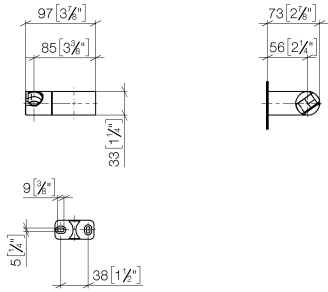

Wall bracket swivel - Brushed Dark Platinum

IMO

28 060 970

• pivotable 75°

Fits: IMO, LULU, MADISON, MEM, TARA,  
CL.1, LISSÉ, VAIA, META, CYO

	Brushed Dark Platinum	28 060 970-99
	Chrome	28 060 970-00
	Brushed Platinum	28 060 970-06
	Platinum	28 060 970-08
	Dark Brass matt	28 060 970-16
	Dark Chrome	28 060 970-19
	Light Gold	28 060 970-26
	Brushed Light Gold	28 060 970-27
	Brushed Durabronze (23kt Gold)	28 060 970-28
	Matte Black	28 060 970-33
	Brushed Bronze	28 060 970-42
	Brushed Champagne (22kt Gold)	28 060 970-46
	Champagne (22kt Gold)	28 060 970-47
	Brushed Chrome	28 060 970-93

Wall bracket swivel - Brushed Dark Platinum

28 060 970

mm [inches]

28 060 970

**Product version from 10/1/2023**

Parts for other  
finishes can be found  
here: [Chrome](#)

#### Product version from 10/1/2023

No.	Item Number	Name	Quantity used	Delivery time
	09 12 12 212 90	sleeve	5	2