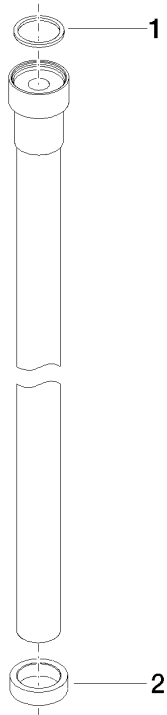

**WATER TUBE Kneipp hose white 2000 mm - Chrome**

28 285 979

- hose nozzle with sleeve M33
- with holding ring

	Chrome	28 285 979-00
	Brushed Platinum	28 285 979-06
	Platinum	28 285 979-08
	Dark Chrome	28 285 979-19
	Brushed Durabronze (23kt Gold)	28 285 979-28
	Matte Black	28 285 979-33
	Brushed Champagne (22kt Gold)	28 285 979-46
	Champagne (22kt Gold)	28 285 979-47
	Brushed Chrome	28 285 979-93
	Brushed Dark Platinum	28 285 979-99

## WATER TUBE Kneipp hose white 2000 mm - Chrome

28 285 979

mm [inches]

### Flow rate chart

**WATER TUBE Kneipp hose white 2000 mm - Chrome**

28 285 979

**Spare parts list**

No.	Item Number	Name	Quantity used	Delivery time
1	09 14 20 003 90	seal	1	2
2	09 28 10 116-12	ring	1	30