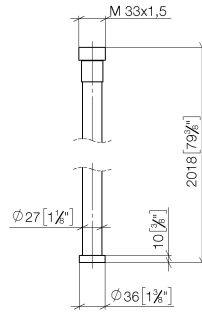

**WATER TUBE Kneipp hose white 2000 mm - Chrome**

28 285 979

- hose nozzle with sleeve M33
- with holding ring

	Chrome	28 285 979-00
	Brushed Platinum	28 285 979-06
	Platinum	28 285 979-08
	Dark Chrome	28 285 979-19
	Brushed Durabronze (23kt Gold)	28 285 979-28
	Matte Black	28 285 979-33
	Brushed Champagne (22kt Gold)	28 285 979-46
	Champagne (22kt Gold)	28 285 979-47
	Brushed Chrome	28 285 979-93
	Brushed Dark Platinum	28 285 979-99

## WATER TUBE Kneipp hose white 2000 mm - Chrome

28 285 979

mm [inches]

### Flow rate chart

**WATER TUBE Kneipp hose white 2000 mm - Chrome**

28 285 979

**Spare parts list**

No.	Item Number	Name	Quantity used	Delivery time
1	09 14 20 003 90	seal	1	2
2	09 28 10 116-12	ring	1	30