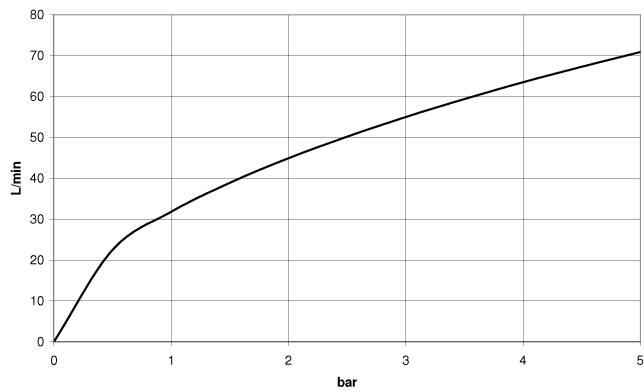

**WATER TUBE Kneipp hose white 2000 mm - Chrome**

28 285 979

- hose nozzle with sleeve M33
- with holding ring

	Chrome	28 285 979-00
	Brushed Platinum	28 285 979-06
	Platinum	28 285 979-08
	Dark Chrome	28 285 979-19
	Brushed Durabronze (23kt Gold)	28 285 979-28
	Matte Black	28 285 979-33
	Brushed Champagne (22kt Gold)	28 285 979-46
	Champagne (22kt Gold)	28 285 979-47
	Brushed Chrome	28 285 979-93
	Brushed Dark Platinum	28 285 979-99

## WATER TUBE Kneipp hose white 2000 mm - Chrome

28 285 979

mm [inches]

### Flow rate chart

**WATER TUBE Kneipp hose white 2000 mm - Chrome**

28 285 979

**Spare parts list**

No.	Item Number	Name	Quantity used	Delivery time
1	09 14 20 003 90	seal	1	2
2	09 28 10 116-12	ring	1	30