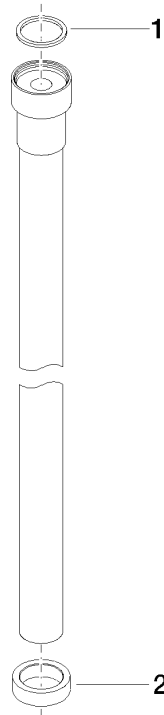

WATER TUBE Kneipp hose white 2000 mm - Brushed Chrome

28 285 979

- hose nozzle with sleeve M33
- with holding ring

	Brushed Chrome	28 285 979-93
	Chrome	28 285 979-00
	Brushed Platinum	28 285 979-06
	Platinum	28 285 979-08
	Dark Chrome	28 285 979-19
	Brushed Durabronze (23kt Gold)	28 285 979-28
	Matte Black	28 285 979-33
	Brushed Champagne (22kt Gold)	28 285 979-46
	Champagne (22kt Gold)	28 285 979-47
	Brushed Dark Platinum	28 285 979-99

WATER TUBE Kneipp hose white 2000 mm - Brushed Chrome

28 285 979

mm [inches]

Flow rate chart

WATER TUBE Kneipp hose white 2000 mm - Brushed Chrome

28 285 979

Parts for other
finishes can be found
here: [Chrome](#)

WATER TUBE Kneipp hose white 2000 mm - Brushed Chrome

28 285 979

Spare parts list

No.	Item Number	Name	Quantity used	Delivery time
	09 14 20 003 90	seal	2	2