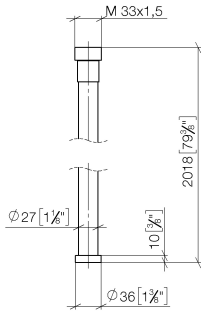

WATER TUBE Kneipp hose white 2000 mm - Brushed Chrome

28 285 979

- hose nozzle with sleeve M33
- with holding ring

	Brushed Chrome	28 285 979-93
	Chrome	28 285 979-00
	Brushed Platinum	28 285 979-06
	Platinum	28 285 979-08
	Dark Chrome	28 285 979-19
	Brushed Durabronze (23kt Gold)	28 285 979-28
	Matte Black	28 285 979-33
	Brushed Champagne (22kt Gold)	28 285 979-46
	Champagne (22kt Gold)	28 285 979-47
	Brushed Dark Platinum	28 285 979-99

WATER TUBE Kneipp hose white 2000 mm - Brushed Chrome

28 285 979

mm [inches]

Flow rate chart

WATER TUBE Kneipp hose white 2000 mm - Brushed Chrome

28 285 979

Parts for other
finishes can be found
here: [Chrome](#)

WATER TUBE Kneipp hose white 2000 mm - Brushed Chrome

28 285 979

Spare parts list

No.	Item Number	Name	Quantity used	Delivery time
	09 14 20 003 90	seal	2	2