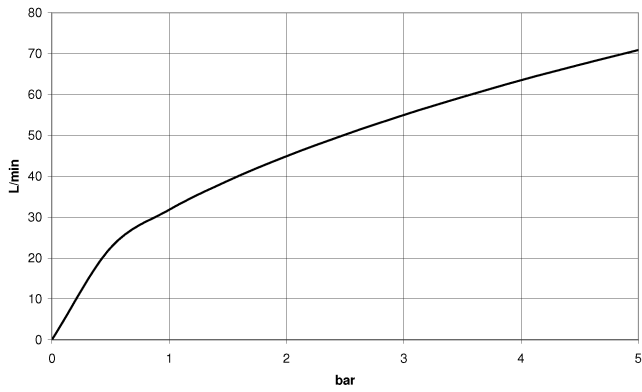

WATER TUBE Kneipp hose white 2000 mm - Brushed Chrome

28 285 979

- hose nozzle with sleeve M33
- with holding ring

	Brushed Chrome	28 285 979-93
	Chrome	28 285 979-00
	Brushed Platinum	28 285 979-06
	Platinum	28 285 979-08
	Dark Chrome	28 285 979-19
	Brushed Durabronze (23kt Gold)	28 285 979-28
	Matte Black	28 285 979-33
	Brushed Champagne (22kt Gold)	28 285 979-46
	Champagne (22kt Gold)	28 285 979-47
	Brushed Dark Platinum	28 285 979-99

WATER TUBE Kneipp hose white 2000 mm - Brushed Chrome

28 285 979

mm [inches]

Flow rate chart

WATER TUBE Kneipp hose white 2000 mm - Brushed Chrome

28 285 979

Parts for other
finishes can be found
here: [Chrome](#)

WATER TUBE Kneipp hose white 2000 mm - Brushed Chrome

28 285 979

Spare parts list

No.	Item Number	Name	Quantity used	Delivery time
	09 14 20 003 90	seal	2	2