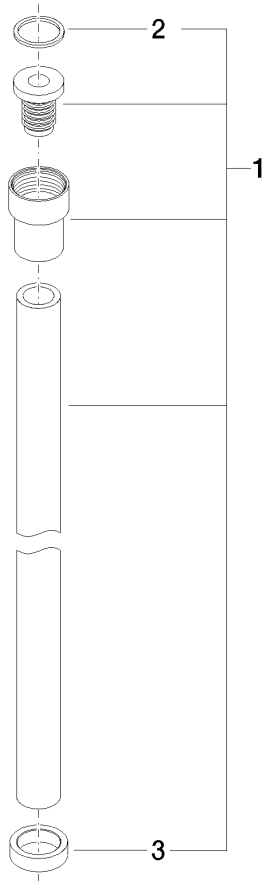

28 286 979

- hose nozzle with sleeve M33
- with holding ring

	Chrome	28 286 979-00
	Brushed Platinum	28 286 979-06
	Platinum	28 286 979-08
	Dark Chrome	28 286 979-19
	Brushed Durabronze (23kt Gold)	28 286 979-28
	Matte Black	28 286 979-33
	Brushed Champagne (22kt Gold)	28 286 979-46
	Champagne (22kt Gold)	28 286 979-47
	Brushed Chrome	28 286 979-93
	Brushed Dark Platinum	28 286 979-99

28 286 979

mm [inches]

Flow rate chart

28 286 979

Spare parts list

No.	Item Number	Name	Quantity used	Delivery time
2	09 14 20 003 90	seal	1.00	2
3	09 28 10 116-13	ring	1.00	30