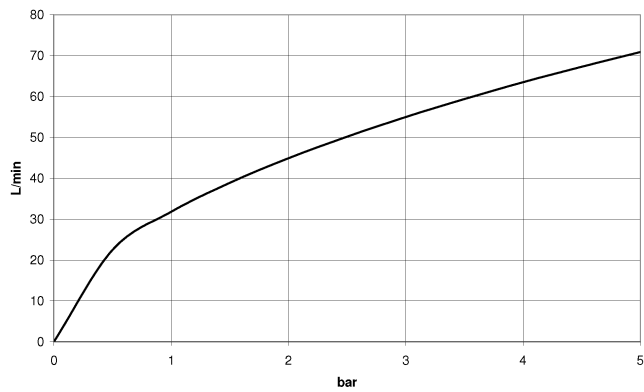

28 286 979

- hose nozzle with sleeve M33
- with holding ring

	Chrome	28 286 979-00
	Brushed Platinum	28 286 979-06
	Platinum	28 286 979-08
	Dark Chrome	28 286 979-19
	Brushed Durabronze (23kt Gold)	28 286 979-28
	Matte Black	28 286 979-33
	Brushed Champagne (22kt Gold)	28 286 979-46
	Champagne (22kt Gold)	28 286 979-47
	Brushed Chrome	28 286 979-93
	Brushed Dark Platinum	28 286 979-99

28 286 979

mm [inches]

Flow rate chart

28 286 979

Spare parts list

No.	Item Number	Name	Quantity used	Delivery time
2	09 14 20 003 90	seal	1.00	2
3	09 28 10 116-13	ring	1.00	30