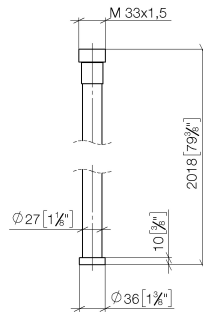

28 286 979

- hose nozzle with sleeve M33
- with holding ring

	Chrome	28 286 979-00
	Brushed Platinum	28 286 979-06
	Platinum	28 286 979-08
	Dark Chrome	28 286 979-19
	Brushed Durabronze (23kt Gold)	28 286 979-28
	Matte Black	28 286 979-33
	Brushed Champagne (22kt Gold)	28 286 979-46
	Champagne (22kt Gold)	28 286 979-47
	Brushed Chrome	28 286 979-93
	Brushed Dark Platinum	28 286 979-99

28 286 979

mm [inches]

Flow rate chart

28 286 979

Spare parts list

No.	Item Number	Name	Quantity used	Delivery time
2	09 14 20 003 90	seal	1.00	2
3	09 28 10 116-13	ring	1.00	30