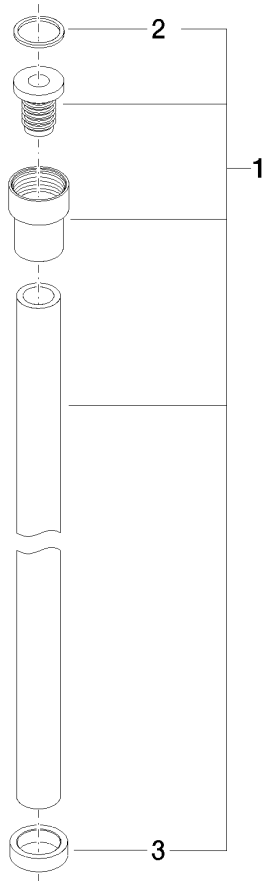

**WATER TUBE Kneipp hose black 2000 mm - Chrome**

28 286 979

- hose nozzle with sleeve M33
- with holding ring

	Chrome	28 286 979-00
	Brushed Platinum	28 286 979-06
	Platinum	28 286 979-08
	Dark Chrome	28 286 979-19
	Brushed Durabronze (23kt Gold)	28 286 979-28
	Matte Black	28 286 979-33
	Brushed Champagne (22kt Gold)	28 286 979-46
	Champagne (22kt Gold)	28 286 979-47
	Brushed Chrome	28 286 979-93
	Brushed Dark Platinum	28 286 979-99

**WATER TUBE Kneipp hose black 2000 mm - Chrome**

28 286 979

mm [inches]

**Flow rate chart**

**WATER TUBE Kneipp hose black 2000 mm - Chrome**

28 286 979

**Spare parts list**

No.	Item Number	Name	Quantity used	Delivery time
2	09 14 20 003 90	seal	1	2
3	09 28 10 116-13	ring	1	30