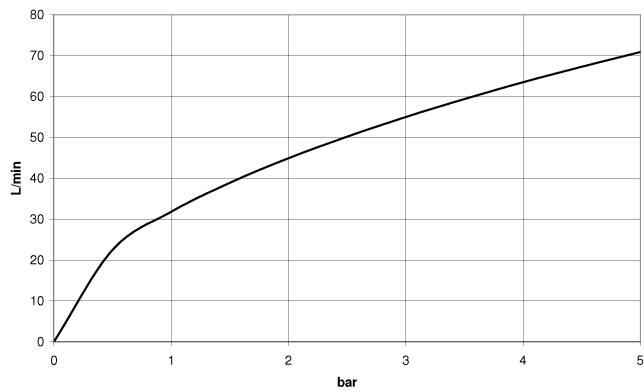

**WATER TUBE Kneipp hose black 2000 mm - Chrome**

28 286 979

- hose nozzle with sleeve M33
- with holding ring

	Chrome	28 286 979-00
	Brushed Platinum	28 286 979-06
	Platinum	28 286 979-08
	Dark Chrome	28 286 979-19
	Brushed Durabronze (23kt Gold)	28 286 979-28
	Matte Black	28 286 979-33
	Brushed Champagne (22kt Gold)	28 286 979-46
	Champagne (22kt Gold)	28 286 979-47
	Brushed Chrome	28 286 979-93
	Brushed Dark Platinum	28 286 979-99

**WATER TUBE Kneipp hose black 2000 mm - Chrome**

28 286 979

mm [inches]

**Flow rate chart**

**WATER TUBE Kneipp hose black 2000 mm - Chrome**

28 286 979

**Spare parts list**

No.	Item Number	Name	Quantity used	Delivery time
2	09 14 20 003 90	seal	1	2
3	09 28 10 116-13	ring	1	30