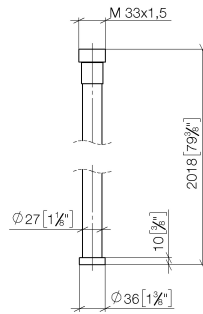

**WATER TUBE Kneipp hose black 2000 mm - Chrome**

28 286 979

- hose nozzle with sleeve M33
- with holding ring

	Chrome	28 286 979-00
	Brushed Platinum	28 286 979-06
	Platinum	28 286 979-08
	Dark Chrome	28 286 979-19
	Brushed Durabronze (23kt Gold)	28 286 979-28
	Matte Black	28 286 979-33
	Brushed Champagne (22kt Gold)	28 286 979-46
	Champagne (22kt Gold)	28 286 979-47
	Brushed Chrome	28 286 979-93
	Brushed Dark Platinum	28 286 979-99

**WATER TUBE Kneipp hose black 2000 mm - Chrome**

28 286 979

mm [inches]

**Flow rate chart**

**WATER TUBE Kneipp hose black 2000 mm - Chrome**

28 286 979

**Spare parts list**

No.	Item Number	Name	Quantity used	Delivery time
2	09 14 20 003 90	seal	1	2
3	09 28 10 116-13	ring	1	30