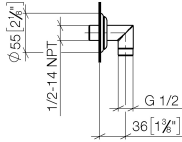

28 450 410

- 1/2" shower outlet
- rosette Ø 55 mm
- 1/2" connection
- WRAS 240502026, 1809019

Intrinsic protection against back flow.

	Chrome	28 450 410-00
	Brushed Platinum	28 450 410-06
	Platinum	28 450 410-08
	Durabass (23kt Gold)	28 450 410-09
	Brushed Durabass (23kt Gold)	28 450 410-28
	Brushed Dark Platinum	28 450 410-99

Recommended miscellaneous

- Concealed wall elbow -** 35 085 970 90
- max. recess depth 163 mm
 - min. recess depth 90 mm

28 450 410

mm [inches]

Flow rate chart

Certificates

Belgaqua_21-381- WRAS_240502026.
27_7.

28 450 410

Spare parts list

No.	Item Number	Name	Quantity used	Delivery time
1	09 27 35 003-00	rosette	1	10
2	90 14 10 026 00 90	seal	1	2
3	09 11 03 121-00	connection	1	10
4	90 23 01 141 00 90	back-flow preventer	1	2