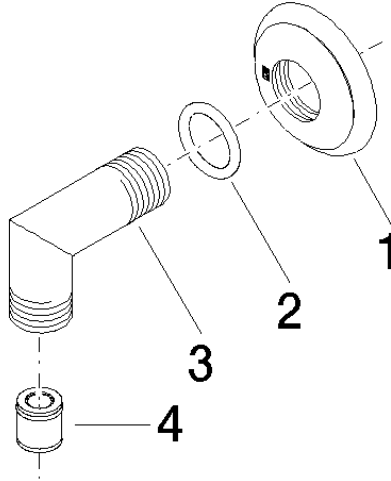

28 450 410

- 1/2" shower outlet
- rosette Ø 55 mm
- 1/2" connection
- WRAS 240502026, 1809019

Intrinsic protection against back flow.

	Chrome	28 450 410-00
	Brushed Platinum	28 450 410-06
	Platinum	28 450 410-08
	Durabass (23kt Gold)	28 450 410-09
	Brushed Durabass (23kt Gold)	28 450 410-28
	Brushed Dark Platinum	28 450 410-99

Recommended miscellaneous

- Concealed wall elbow -** 35 085 970 90
- max. recess depth 163 mm
 - min. recess depth 90 mm

28 450 410

mm [inches]

Flow rate chart

Certificates

Belgaqua_21-381- WRAS_240502026.
27_7.

28 450 410

Spare parts list

No.	Item Number	Name	Quantity used	Delivery time
1	09 27 35 003-00	rosette	1	10
2	90 14 10 026 00 90	seal	1	2
3	09 11 03 121-00	connection	1	10
4	90 23 01 141 00 90	back-flow preventer	1	2