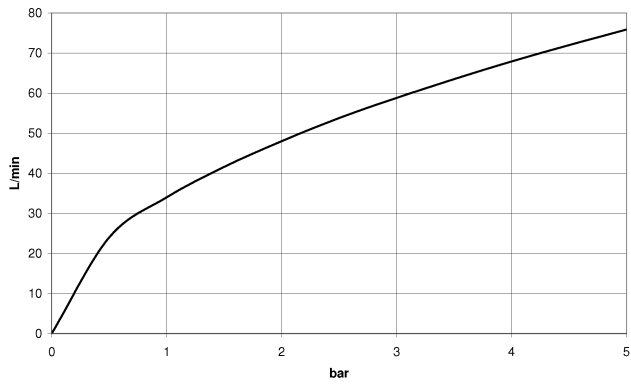

28 450 410

- 1/2" shower outlet
- rosette Ø 55 mm
- 1/2" connection
- WRAS 240502026, 1809019

Intrinsic protection against back flow.

	Chrome	28 450 410-00
	Brushed Platinum	28 450 410-06
	Platinum	28 450 410-08
	Durabass (23kt Gold)	28 450 410-09
	Brushed Durabass (23kt Gold)	28 450 410-28
	Brushed Dark Platinum	28 450 410-99

Recommended miscellaneous

- Concealed wall elbow -** 35 085 970 90
- max. recess depth 163 mm
 - min. recess depth 90 mm

28 450 410

mm [inches]

Flow rate chart

Certificates

Belgaqua_21-381- WRAS_240502026.
27_7.