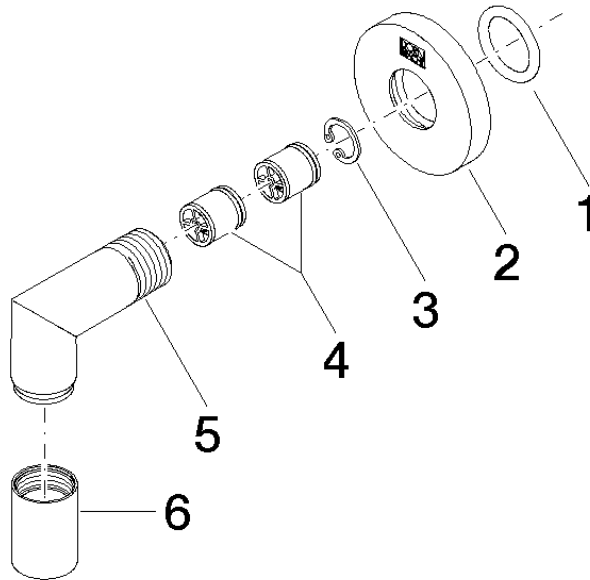

28 450 625

- 3/8" shower outlet
- rosette Ø 55 mm
- 1/2" connection
- WRAS 1811023

Intrinsic protection against back flow.

Fits: TARA, META

	Chrome	28 450 625-00
	Brushed Platinum	28 450 625-06
	Platinum	28 450 625-08
	Dark Chrome	28 450 625-19
	Light Gold	28 450 625-26
	Brushed Light Gold	28 450 625-27
	Brushed Durabronze (23kt Gold)	28 450 625-28
	Matte Black	28 450 625-33
	Brushed Bronze	28 450 625-42
	Brushed Champagne (22kt Gold)	28 450 625-46
	Champagne (22kt Gold)	28 450 625-47
	Brushed Chrome	28 450 625-93
	Brushed Dark Platinum	28 450 625-99

Recommended miscellaneous

- Concealed wall elbow -** 35 085 970 90
- max. recess depth 163 mm
 - min. recess depth 90 mm

28 450 625

mm [inches]

Flow rate chart

Certificates

IAPMO_4976 (5). WRAS_1811023. Belgaqua_21-381- ACS_20 ACC LY 739.
27_7.

28 450 625

Spare parts list

No.	Item Number	Name	Quantity used	Delivery time
1	90 14 10 026 00 90	seal	1	2
2	09 27 22 503-00	rosette	1	10
3	09 16 01 014 90	ring	1	2
4	90 23 01 141 00 90	back-flow preventer	2	2
5	09 11 03 036-00	connection	1	10
6	90 21 02 069 00-00	cover	1	10