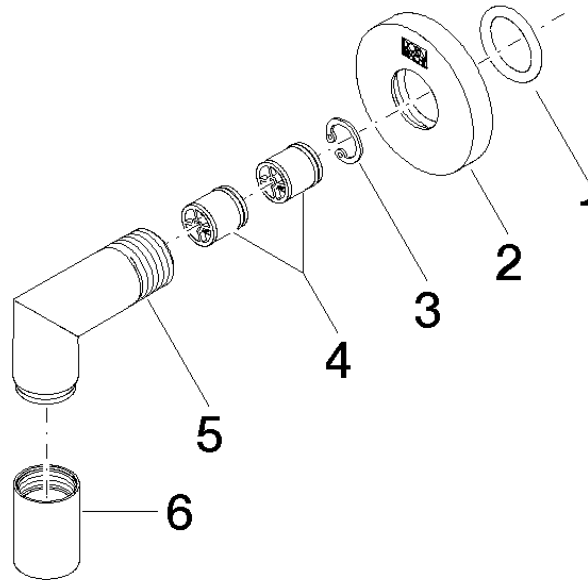

Wall elbow - Matte Black

TARA

28 450 625

- 3/8" shower outlet
- rosette Ø 55 mm
- 1/2" connection
- WRAS 1811023

Intrinsic protection against back flow.

Fits: TARA, META

	Matte Black	28 450 625-33
	Chrome	28 450 625-00
	Brushed Platinum	28 450 625-06
	Platinum	28 450 625-08
	Dark Chrome	28 450 625-19
	Light Gold	28 450 625-26
	Brushed Light Gold	28 450 625-27
	Brushed Durabrass (23kt Gold)	28 450 625-28
	Brushed Bronze	28 450 625-42
	Brushed Champagne (22kt Gold)	28 450 625-46
	Champagne (22kt Gold)	28 450 625-47
	Brushed Chrome	28 450 625-93
	Brushed Dark Platinum	28 450 625-99

Recommended miscellaneous

- Concealed wall elbow -** 35 085 970 90
- max. recess depth 163 mm
 - min. recess depth 90 mm

28 450 625

mm [inches]

Flow rate chart

Certificates

IAPMO_4976 (5). WRAS_1811023. Belgaqua_21-381- ACS_20 ACC LY 739.
27_7.

28 450 625

Spare parts list

No.	Item Number	Name	Quantity used	Delivery time
1	90 14 10 026 00 90	seal	1	2
2	09 27 22 503-33	rosette	1	30
3	09 16 01 014 90	ring	1	2
4	90 23 01 141 00 90	back-flow preventer	2	2
5	09 11 03 036-33	connection	1	30
6	90 21 02 069 00-33	cover	1	30