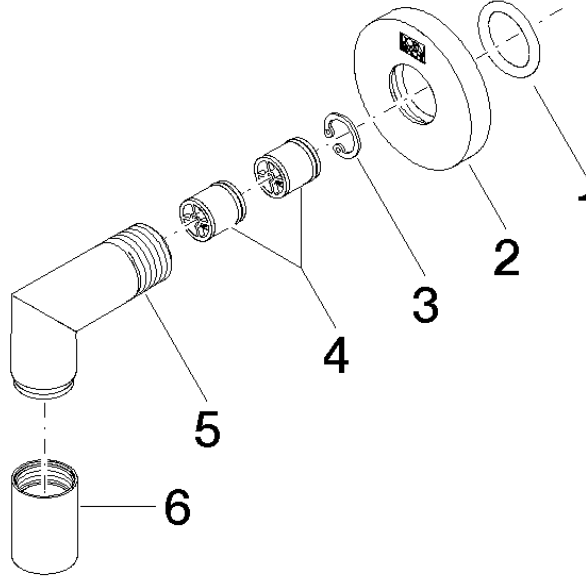

EDITION PRO Wall elbow - Matte Black

28 450 626

- 3/8" shower outlet
- rosette Ø 55 mm
- 1/2" connection
- WRAS 1811077

Intrinsic protection against back flow.

	Matte Black	28 450 626-33
	Chrome	28 450 626-00
	Brushed Chrome	28 450 626-93

EDITION PRO Wall elbow - Matte Black

28 450 626

mm [inches]

Certificates

WRAS_1811077. Belgaqua_21-381-27_7.

EDITION PRO Wall elbow - Matte Black

28 450 626

Parts for other finishes can be found here: [Chrome](#)

Spare parts list

No.	Item Number	Name	Quantity used	Delivery time
1	90 14 10 026 00 90	seal	1	2
2	09 27 22 503-33	rosette	1	30
3	09 16 01 014 90	ring	1	2
4	90 23 01 141 00 90	back-flow preventer	1	2
5	09 11 03 036-33	connection	1	30
6	90 21 02 069 00-33	cover	1	30