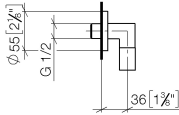

EDITION PRO Wall elbow - Matte Black

28 450 626

- 3/8" shower outlet
- rosette Ø 55 mm
- 1/2" connection
- WRAS 1811077

Intrinsic protection against back flow.

	Matte Black	28 450 626-33
	Chrome	28 450 626-00
	Brushed Chrome	28 450 626-93

EDITION PRO Wall elbow - Matte Black

28 450 626

mm [inches]

Certificates

WRAS_1811077. Belgaqua_21-381-27_7.

EDITION PRO Wall elbow - Matte Black

28 450 626

Parts for other finishes can be found here: [Chrome](#)

Spare parts list

No.	Item Number	Name	Quantity used	Delivery time
1	90 14 10 026 00 90	seal	1	2
2	09 27 22 503-33	rosette	1	30
3	09 16 01 014 90	ring	1	2
4	90 23 01 141 00 90	back-flow preventer	1	2
5	09 11 03 036-33	connection	1	30
6	90 21 02 069 00-33	cover	1	30