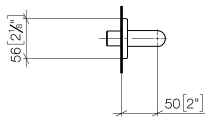

LULU Wall elbow - Chrome

LULU

28 450 710

- 3/8" shower outlet
- rosette 78 x 55 mm
- 1/2" connection
- WRAS 2310091

Intrinsic protection against back flow.

Chrome

28 450 710-00

Brushed Platinum

28 450 710-06

Recommended miscellaneous

Concealed wall elbow -

35 085 970 90

- max. recess depth 163 mm
- min. recess depth 90 mm

28 450 710

mm [inches]

Flow rate chart

Certificates

IAPMO_4976 (5). Belgaqua_21-381- WRAS_2310091. WRAS_1807022.
27_7.

28 450 710

Spare parts list

No.	Item Number	Name	Quantity used	Delivery time
1	09 16 01 014 90	ring	1	2
2	90 23 01 040 00 90	back-flow preventer	1	2
3	09 24 03 116 20 90	nipple	1	2
4	09 14 10 008 90	seal	1	2
5	09 14 10 142 90	seal	1	2
6	09 30 30 054 90	screw	1	2
7	09 31 11 026 90	pin	1	2
8	09 27 71 002-00	rosette	1	10
9	09 11 03 026 20-00	connection	1	60
10	09 31 11 005 90	pin	1	2
11	90 14 10 077 00 90	seal	1	2
12	09 24 03 107 20 90	nipple	1	2
13	90 21 02 069 00-00	cover	1	10