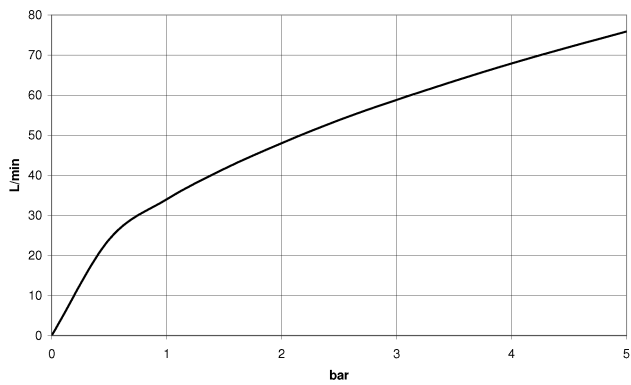

LULU Wall elbow - Chrome

LULU

28 450 710

- 3/8" shower outlet
- rosette 78 x 55 mm
- 1/2" connection
- WRAS 2310091

Intrinsic protection against back flow.

Chrome

28 450 710-00

Brushed Platinum

28 450 710-06

Recommended miscellaneous

Concealed wall elbow -

35 085 970 90

- max. recess depth 163 mm
- min. recess depth 90 mm

28 450 710

mm [inches]

Flow rate chart