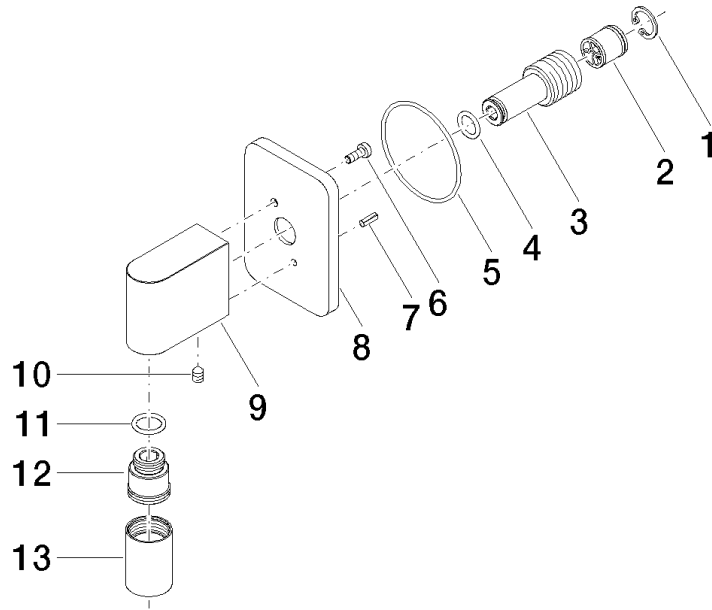

LULU Wall elbow - Chrome

LULU

28 450 710

- 3/8" shower outlet
- rosette 78 x 55 mm
- 1/2" connection
- WRAS 2310091

Intrinsic protection against back flow.

Chrome

28 450 710-00

Brushed Platinum

28 450 710-06

Recommended miscellaneous

Concealed wall elbow -

35 085 970 90

- max. recess depth 163 mm
- min. recess depth 90 mm

28 450 710

mm [inches]

Flow rate chart

Certificates

IAPMO_4976 (5). Belgaqua_21-381- WRAS_2310091. WRAS_1807022.
27_7.

28 450 710

Spare parts list

No.	Item Number	Name	Quantity used	Delivery time
1	09 16 01 014 90	ring	1	2
2	90 23 01 040 00 90	back-flow preventer	1	2
3	09 24 03 116 20 90	nipple	1	2
4	09 14 10 008 90	seal	1	2
5	09 14 10 142 90	seal	1	2
6	09 30 30 054 90	screw	1	2
7	09 31 11 026 90	pin	1	2
8	09 27 71 002-00	rosette	1	10
9	09 11 03 026 20-00	connection	1	60
10	09 31 11 005 90	pin	1	2
11	90 14 10 077 00 90	seal	1	2
12	09 24 03 107 20 90	nipple	1	2
13	90 21 02 069 00-00	cover	1	10