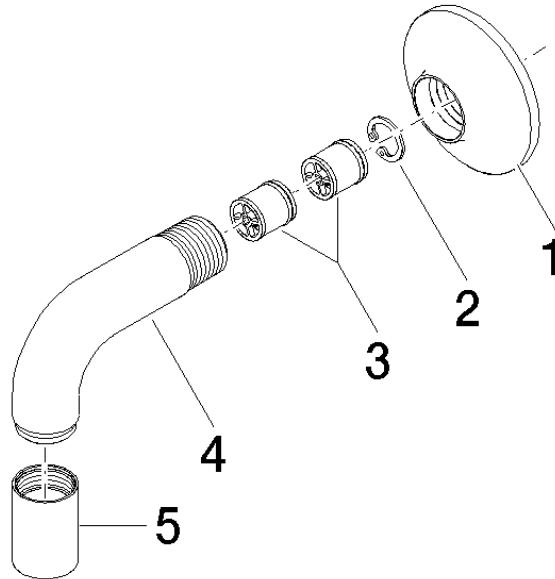

28 450 809

- 3/8" shower outlet
- rosette Ø 60 mm
- 1/2" connection
- WRAS 1810006

Intrinsic protection against back flow.

| | | |
|---|-------------------------------------|---------------|
|  | Chrome | 28 450 809-00 |
|  | Brushed Platinum | 28 450 809-06 |
|  | Platinum | 28 450 809-08 |
|  | Dark Chrome | 28 450 809-19 |
|  | Brushed Durabronze (23kt Gold) | 28 450 809-28 |
|  | Brushed Bronze | 28 450 809-42 |
|  | Brushed Champagne (22kt Gold) | 28 450 809-46 |
|  | Champagne (22kt Gold) | 28 450 809-47 |
|  | Brushed Dark Platinum | 28 450 809-99 |

Recommended miscellaneous

Concealed wall elbow -

- max. recess depth 163 mm
- min. recess depth 90 mm

35 085 970 90

28 450 809

mm [inches]

Flow rate chart

Certificates

WRAS_1810006. Belgaqua_22_280_2 IAPMO_4976 (4).
7_7.

28 450 809

Spare parts list

| No. | Item Number | Name | Quantity used | Delivery time |
|-----|--------------------|---------------------|---------------|---------------|
| 1 | 90 27 80 021 00-00 | rosette | 1 | 10 |
| 2 | 09 16 01 014 90 | ring | 1 | 2 |
| 3 | 90 23 01 040 00 90 | back-flow preventer | 2 | 2 |
| 4 | 09 11 03 123-00 | connection | 1 | 10 |
| 5 | 90 21 02 069 00-00 | cover | 1 | 10 |