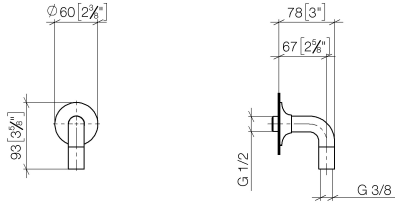

28 450 809

- 3/8" shower outlet
- rosette Ø 60 mm
- 1/2" connection
- WRAS 1810006

Intrinsic protection against back flow.

| | | |
|---|-------------------------------------|---------------|
|  | Chrome | 28 450 809-00 |
|  | Brushed Platinum | 28 450 809-06 |
|  | Platinum | 28 450 809-08 |
|  | Dark Chrome | 28 450 809-19 |
|  | Brushed Durabronze (23kt Gold) | 28 450 809-28 |
|  | Brushed Bronze | 28 450 809-42 |
|  | Brushed Champagne (22kt Gold) | 28 450 809-46 |
|  | Champagne (22kt Gold) | 28 450 809-47 |
|  | Brushed Dark Platinum | 28 450 809-99 |

Recommended miscellaneous

Concealed wall elbow -

- max. recess depth 163 mm
- min. recess depth 90 mm

35 085 970 90

28 450 809

mm [inches]

Flow rate chart

Certificates

WRAS_1810006. Belgaqua_22_280_2 IAPMO_4976 (4).
7_7.

28 450 809

Spare parts list

| No. | Item Number | Name | Quantity used | Delivery time |
|-----|--------------------|---------------------|---------------|---------------|
| 1 | 90 27 80 021 00-00 | rosette | 1 | 10 |
| 2 | 09 16 01 014 90 | ring | 1 | 2 |
| 3 | 90 23 01 040 00 90 | back-flow preventer | 2 | 2 |
| 4 | 09 11 03 123-00 | connection | 1 | 10 |
| 5 | 90 21 02 069 00-00 | cover | 1 | 10 |