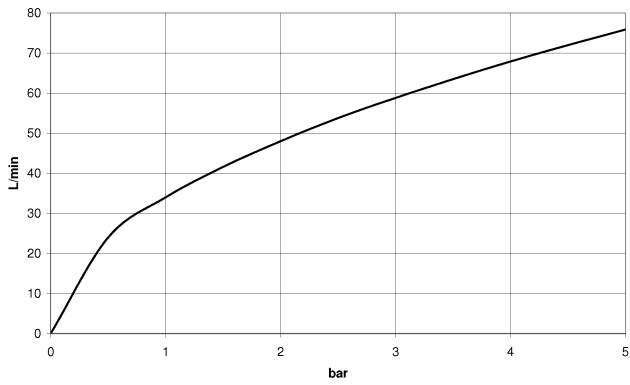

28 450 809

- 3/8" shower outlet
- rosette Ø 60 mm
- 1/2" connection
- WRAS 1810006

Intrinsic protection against back flow.

| | | |
|---|-------------------------------------|---------------|
|  | Chrome | 28 450 809-00 |
|  | Brushed Platinum | 28 450 809-06 |
|  | Platinum | 28 450 809-08 |
|  | Dark Chrome | 28 450 809-19 |
|  | Brushed Durabronze (23kt Gold) | 28 450 809-28 |
|  | Brushed Bronze | 28 450 809-42 |
|  | Brushed Champagne (22kt Gold) | 28 450 809-46 |
|  | Champagne (22kt Gold) | 28 450 809-47 |
|  | Brushed Dark Platinum | 28 450 809-99 |

Recommended miscellaneous

Concealed wall elbow -

- max. recess depth 163 mm
- min. recess depth 90 mm

35 085 970 90

28 450 809

mm [inches]

Flow rate chart

Certificates