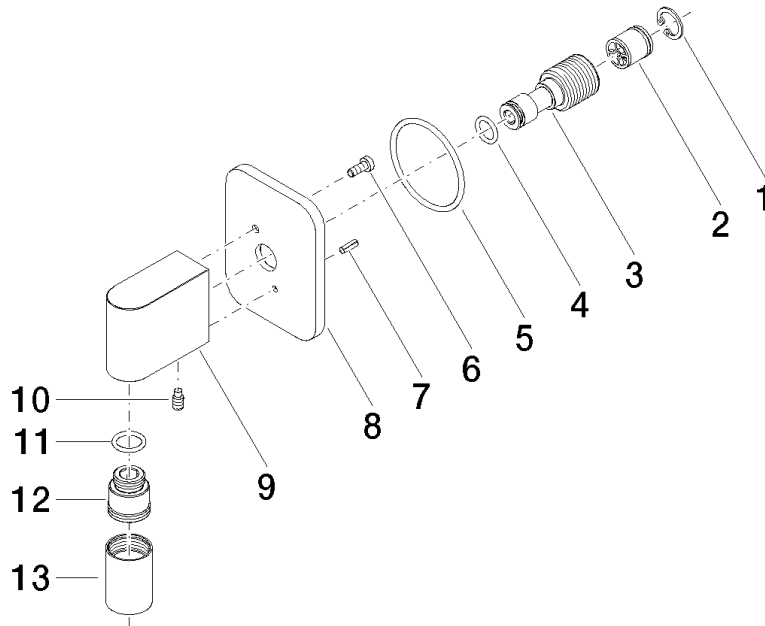

28 450 845

- 3/8" shower outlet
- rosette 60 x 78 mm
- 1/2" connection
- WRAS 2310091

Intrinsic protection against back flow.

	Chrome	28 450 845-00
	Brushed Platinum	28 450 845-06
	Dark Chrome	28 450 845-19
	Brushed Light Gold	28 450 845-27
	Matte Black	28 450 845-33
	Brushed Chrome	28 450 845-93
	Brushed Dark Platinum	28 450 845-99

Recommended miscellaneous

- Concealed wall elbow -** 35 085 970 90
- max. recess depth 163 mm
  - min. recess depth 90 mm

28 450 845

mm [inches]

**Flow rate chart**

**Certificates**

IAPMO\_4976 (5).      WRAS\_2310091.

### Spare parts list

No.	Item Number	Name	Quantity used	Delivery time
1	09 16 01 014 90	ring	1	2
2	90 23 01 141 00 90	back-flow preventer	1	2
3	09 24 03 116 20 90	nipple	1	2
4	09 14 10 008 90	seal	1	2
5	09 14 10 142 90	seal	1	2
6	09 30 30 054 90	screw	1	2
7	09 31 11 026 90	pin	1	2
8	09 27 84 021-00	rosette	1	10
9	09 11 03 046-00	connection	1	10
10	09 31 11 005 90	pin	1	2
11	90 14 10 077 00 90	seal	1	2
12	09 24 03 107 20 90	nipple	1	2
13	90 21 02 069 00-00	cover	1	10