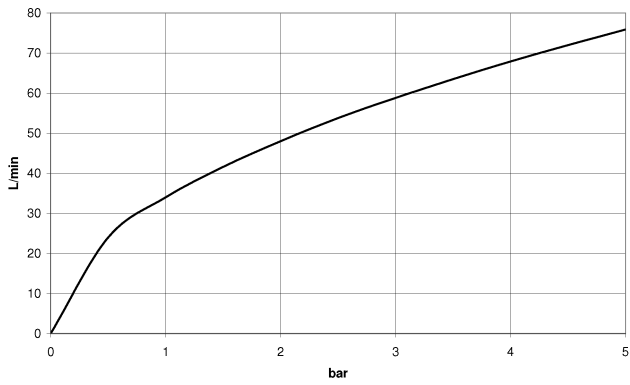

28 450 845

- 3/8" shower outlet
- rosette 60 x 78 mm
- 1/2" connection
- WRAS 2310091

Intrinsic protection against back flow.

	Chrome	28 450 845-00
	Brushed Platinum	28 450 845-06
	Dark Chrome	28 450 845-19
	Brushed Light Gold	28 450 845-27
	Matte Black	28 450 845-33
	Brushed Chrome	28 450 845-93
	Brushed Dark Platinum	28 450 845-99

Recommended miscellaneous

- Concealed wall elbow -** 35 085 970 90
- max. recess depth 163 mm
  - min. recess depth 90 mm

28 450 845

mm [inches]

**Flow rate chart**

**Certificates**

IAPMO\_4976 (5).      WRAS\_2310091.