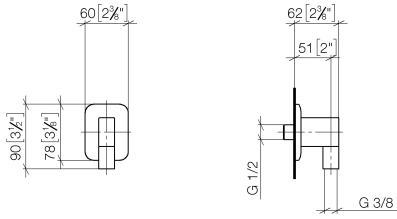

28 450 845

- 3/8" shower outlet
- rosette 60 x 78 mm
- 1/2" connection
- WRAS 2310091

Intrinsic protection against back flow.

	Chrome	28 450 845-00
	Brushed Platinum	28 450 845-06
	Dark Chrome	28 450 845-19
	Brushed Light Gold	28 450 845-27
	Matte Black	28 450 845-33
	Brushed Chrome	28 450 845-93
	Brushed Dark Platinum	28 450 845-99

Recommended miscellaneous

- Concealed wall elbow -** 35 085 970 90
- max. recess depth 163 mm
  - min. recess depth 90 mm

28 450 845

mm [inches]

**Flow rate chart**

**Certificates**

IAPMO\_4976 (5).      WRAS\_2310091.

### Spare parts list

No.	Item Number	Name	Quantity used	Delivery time
1	09 16 01 014 90	ring	1	2
2	90 23 01 141 00 90	back-flow preventer	1	2
3	09 24 03 116 20 90	nipple	1	2
4	09 14 10 008 90	seal	1	2
5	09 14 10 142 90	seal	1	2
6	09 30 30 054 90	screw	1	2
7	09 31 11 026 90	pin	1	2
8	09 27 84 021-00	rosette	1	10
9	09 11 03 046-00	connection	1	10
10	09 31 11 005 90	pin	1	2
11	90 14 10 077 00 90	seal	1	2
12	09 24 03 107 20 90	nipple	1	2
13	90 21 02 069 00-00	cover	1	10