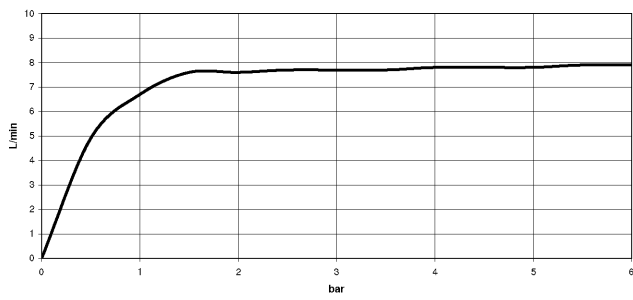

DORNBACHT YAMOU Shower head - Chrome

28 503 831

- 180-210mm projection
- ball-joint pivotable through 30°
- normal flow
- with anti-scale system
- spray head Ø 100mm
- rosette Ø 55 mm
- 1/2" connection
- max. flow 6.8 l/min
- rosette Ø 55 mm
- WRAS 240202028

Chrome

28 503 831-00

Soft Black

28 503 831-69

DORNBACHT YAMOU Shower head - Chrome

28 503 831

Flow rate chart

Certificates