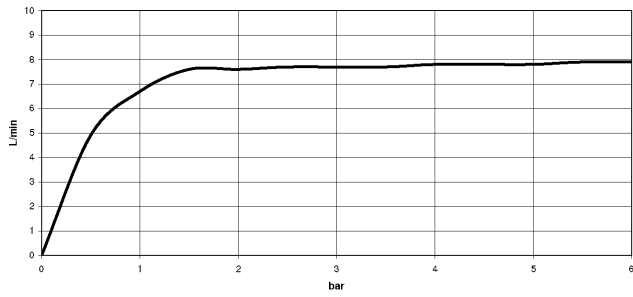

DORNBACHT YARRE Shower head - Chrome

28 503 832

- 180-210mm projection
- ball-joint pivotable through 30°
- normal flow
- with anti-scale system
- spray head Ø 100mm
- rosette Ø 55 mm
- 1/2" connection
- max. flow 6.8 l/min
- rosette Ø 55 mm
- WRAS 240202028

Chrome

28 503 832-00

Soft Black

28 503 832-69

DORNBACHT YARRE Shower head - Chrome

28 503 832

Flow rate chart

Certificates