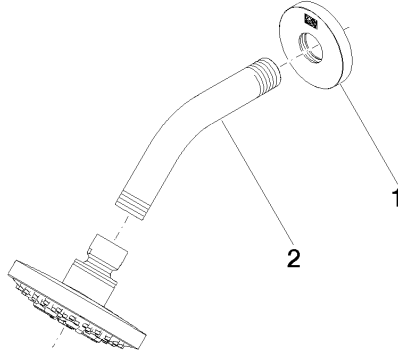

DORNBACHT YAMOU Shower head - Chrome

28 504 831

- 180-210mm projection
- ball-joint pivotable through 30°
- normal flow
- with anti-scale system
- spray head Ø 100mm
- rosette Ø 55 mm
- 1/2" connection
- max. flow 7.6 l/min
- rosette Ø 55 mm
- WRAS 240202028

Chrome

28 504 831-00

Soft Black

28 504 831-69

Recommended miscellaneous

Concealed wall elbow -

35 085 970 90

DORNBRAUCH YAMOU Shower head - Chrome

28 504 831

mm [inches]

Flow rate chart

Certificates

LGA_28661.

WRAS_240202028.

DORNBRAUCHT YAMOU Shower head - Chrome

28 504 831

Spare parts list

No.	Item Number	Name	Quantity used	Delivery time
1	90 27 83 018 00-00	rosette	1	2
2	90 11 03 011 10-00	connection	1	2