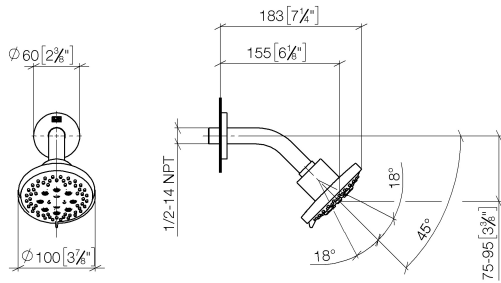

DORNBACHT YAMOU Shower head - Chrome

28 504 831

- 180-210mm projection
- ball-joint pivotable through 30°
- normal flow
- with anti-scale system
- spray head Ø 100mm
- rosette Ø 55 mm
- 1/2" connection
- max. flow 7.6 l/min
- rosette Ø 55 mm
- WRAS 240202028

Chrome

28 504 831-00

Soft Black

28 504 831-69

Recommended miscellaneous

Concealed wall elbow -

35 085 970 90

DORNBRAUCH YAMOU Shower head - Chrome

28 504 831

mm [inches]

Flow rate chart

Certificates

LGA_28661.

WRAS_240202028.

DORNBRAUCHT YAMOU Shower head - Chrome

28 504 831

Spare parts list

No.	Item Number	Name	Quantity used	Delivery time
1	90 27 83 018 00-00	rosette	1	2
2	90 11 03 011 10-00	connection	1	2