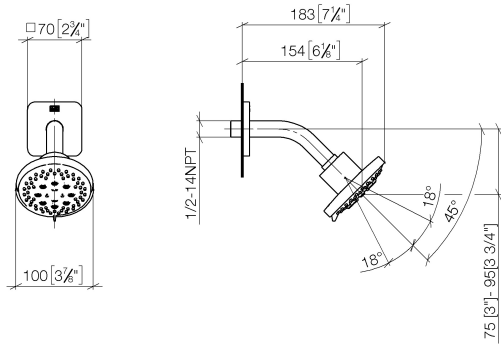

DORNBACHT YARRE Shower head - Chrome

28 504 832

- 180-210mm projection
- ball-joint pivotable through 30°
- normal flow
- with anti-scale system
- spray head Ø 100mm
- rosette Ø 55 mm
- 1/2" connection
- max. flow 7.6 l/min
- rosette Ø 55 mm
- WRAS 240202028

 Chrome

28 504 832-00

 Soft Black

28 504 832-69

Recommended miscellaneous

Concealed wall elbow -

35 085 970 90

DORNBRACHT YARRE Shower head - Chrome

28 504 832

mm [inches]

Flow rate chart

Certificates

LGA_28661.

WRAS_240202028.

DORNBACHT YARRE Shower head - Chrome

28 504 832

Spare parts list

| No. | Item Number | Name | Quantity used | Delivery time |
|-----|--------------------|------------|---------------|---------------|
| 1 | 90 27 83 016 00-00 | rosette | 1 | 2 |
| 2 | 90 11 03 011 10-00 | connection | 1 | 2 |