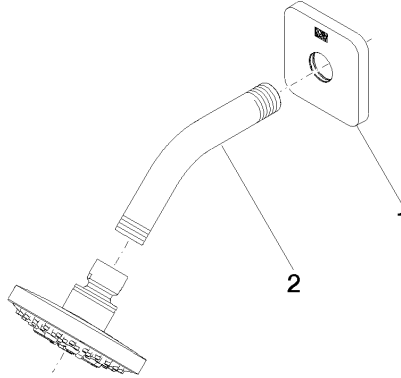

DORNBACHT YARRE Shower head - Chrome

28 504 832

- 180-210mm projection
- ball-joint pivotable through 30°
- normal flow
- with anti-scale system
- spray head Ø 100mm
- rosette Ø 55 mm
- 1/2" connection
- max. flow 7.6 l/min
- rosette Ø 55 mm
- WRAS 240202028

 Chrome

28 504 832-00

 Soft Black

28 504 832-69

Recommended miscellaneous

Concealed wall elbow -

35 085 970 90

DORNBRACHT YARRE Shower head - Chrome

28 504 832

mm [inches]

Flow rate chart

Certificates

LGA_28661.

WRAS_240202028.

DORNBACHT YARRE Shower head - Chrome

28 504 832

Spare parts list

| No. | Item Number | Name | Quantity used | Delivery time |
|-----|--------------------|------------|---------------|---------------|
| 1 | 90 27 83 016 00-00 | rosette | 1 | 2 |
| 2 | 90 11 03 011 10-00 | connection | 1 | 2 |