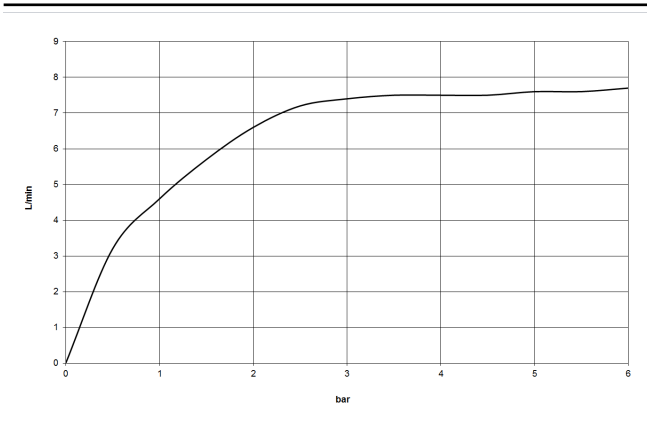

DORNBACHT YARRE Shower head - Chrome

28 504 832

- 180-210mm projection
- ball-joint pivotable through 30°
- normal flow
- with anti-scale system
- spray head Ø 100mm
- rosette Ø 55 mm
- 1/2" connection
- max. flow 7.6 l/min
- rosette Ø 55 mm
- WRAS 240202028

 Chrome

28 504 832-00

 Soft Black

28 504 832-69

Recommended miscellaneous

Concealed wall elbow -

35 085 970 90

DORNBRACHT YARRE Shower head - Chrome

28 504 832

mm [inches]

Flow rate chart

Certificates

LGA_28661.

WRAS_240202028.

DORNBACHT YARRE Shower head - Chrome

28 504 832