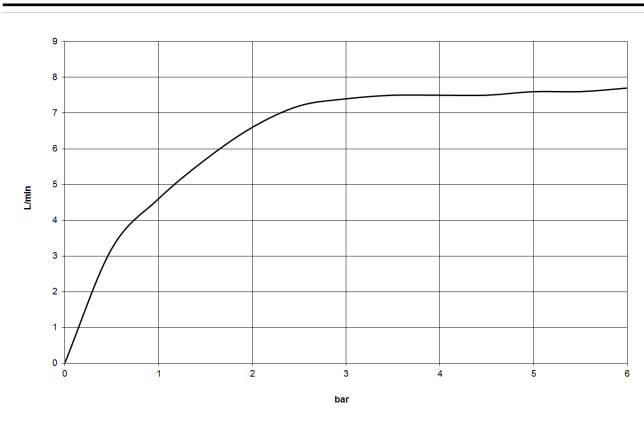

DORNBACHT YARRE Shower head - Soft Black

28 504 832

- 180-210mm projection
- ball-joint pivotable through 30°
- normal flow
- with anti-scale system
- spray head Ø 100mm
- rosette Ø 55 mm
- 1/2" connection
- max. flow 7.6 l/min
- rosette Ø 55 mm
- WRAS 240202028

	Soft Black	28 504 832-69
	Chrome	28 504 832-00

Recommended miscellaneous

Concealed wall elbow - 35 085 970 90

DORNBACHT YARRE Shower head - Soft Black

28 504 832

mm [inches]

Flow rate chart

Codes & Standards

Product version from 1/1/2023

No.	Item Number	Name	Quantity used	Delivery time
	90 27 83 016 00-69	rosette	2	2