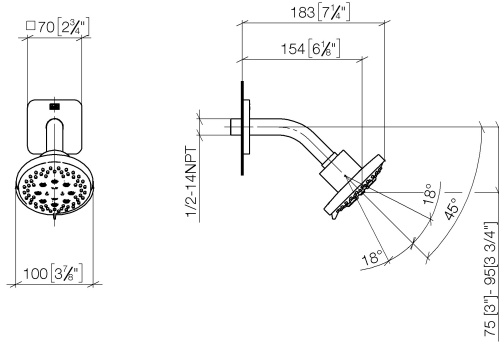

DORNBACHT YARRE Shower head - Soft Black

28 504 832

- 180-210mm projection
- ball-joint pivotable through 30°
- normal flow
- with anti-scale system
- spray head Ø 100mm
- rosette Ø 55 mm
- 1/2" connection
- max. flow 7.6 l/min
- rosette Ø 55 mm
- WRAS 240202028

	Soft Black	28 504 832-69
	Chrome	28 504 832-00

Recommended miscellaneous

Concealed wall elbow - 35 085 970 90

DORNBACHT YARRE Shower head - Soft Black

28 504 832

mm [inches]

Flow rate chart

Codes & Standards

DIN 4109

ISO 3822

Scottish Water
Byelaws

UK Water Supply
Regulations

Ü-Zeichen

DORNBACHT YARRE Shower head - Soft Black

28 504 832

Certificates

LGA_28

WRAS_240202

DORNBACHT YARRE Shower head - Soft Black

28 504 832

Product version from 1/1/2023

DORNBACHT YARRE Shower head - Soft Black

28 504 832

Spare parts list