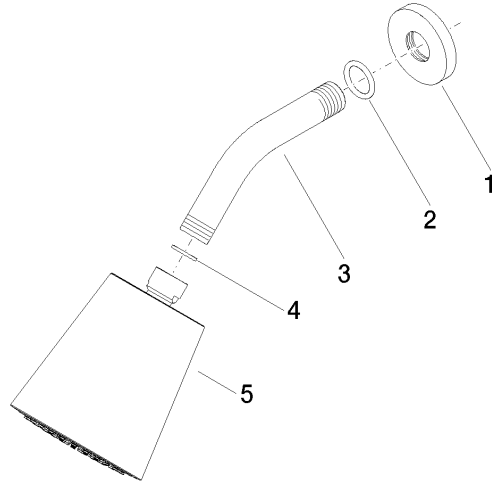

## Shower head - Brushed Platinum

TARA

28 504 979