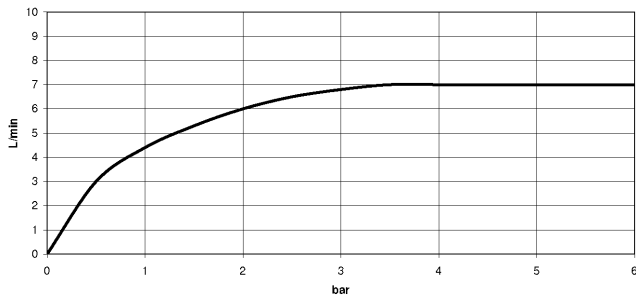

Recommended miscellaneous

	<b>Concealed wall elbow -</b> •max. recess depth 163 mm •min. recess depth 90 mm	35 085 970 90
---	--	---------------

28 504 979

mm [inches]

Flow rate chart

Codes & Standards

DIN 4109