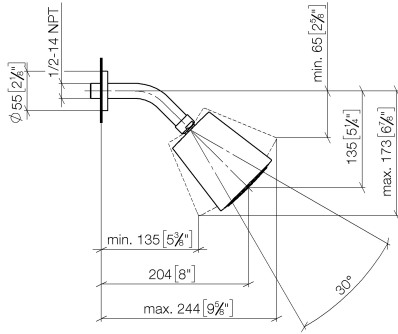

28 504 979

- 180-210mm projection
- ball-joint pivotable through 30°
- PURIFY RAIN, max. flow rate 7 l/min (at 3 bar)
- Function from: 6 l/min
- with anti-scale system
- spray head Ø 100mm
- rosette Ø 55 mm
- 1/2" connection

Fits: TARA, LISSÉ, VAIA, META

	Brushed Platinum	28 504 979-06
	Chrome	28 504 979-00
	Platinum	28 504 979-08
	Dark Chrome	28 504 979-19
	Light Gold	28 504 979-26
	Brushed Light Gold	28 504 979-27
	Brushed Durabronze (23kt Gold)	28 504 979-28
	Matte Black	28 504 979-33
	Brushed Bronze	28 504 979-42
	Brushed Champagne (22kt Gold)	28 504 979-46
	Champagne (22kt Gold)	28 504 979-47
	Brushed Chrome	28 504 979-93
	Brushed Dark Platinum	28 504 979-99

Recommended miscellaneous

	<b>Concealed wall elbow -</b> •max. recess depth 163 mm •min. recess depth 90 mm	35 085 970 90
---	--	---------------

28 504 979

mm [inches]

Flow rate chart

Codes & Standards

DIN 4109