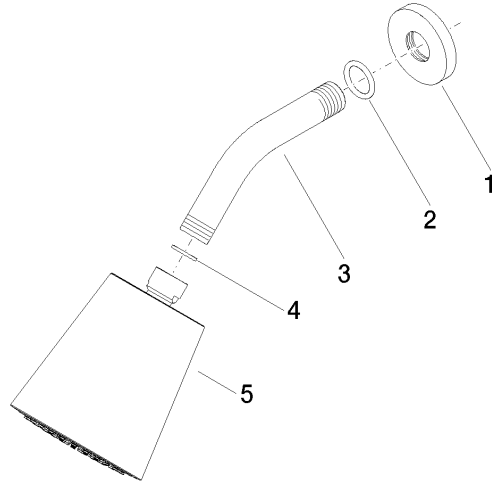

Shower head - Platinum

TARA

28 504 979

- 180-210mm projection
- ball-joint pivotable through 30°
- PURIFY RAIN, max. flow rate 7 l/min (at 3 bar)
- Function from: 6 l/min
- with anti-scale system
- spray head Ø 100mm
- rosette Ø 55 mm
- 1/2" connection

Recommended miscellaneous

- Concealed wall elbow -** 35 085 970 90
- max. recess depth 163 mm
 - min. recess depth 90 mm

28 504 979

mm [inches]

Flow rate chart

Codes & Standards

DIN 4109

EN 1112

ISO 3822

Ü-Zeichen

Shower head - Platinum

TARA

28 504 979

Certificates

DVGW_DW-
6517DN0

LGA_19

Product version from 4/1/2024

Shower head - Platinum

TARA

28 504 979

Spare parts list

Product version from 4/1/2024

No.	Item Number	Name	Quantity used	Delivery time
	09 27 22 003-08	rosette	5	40