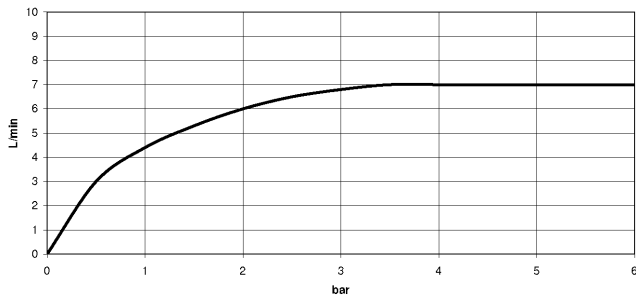

Shower head - Platinum

TARA

28 504 979

- 180-210mm projection
- ball-joint pivotable through 30°
- PURIFY RAIN, max. flow rate 7 l/min (at 3 bar)
- Function from: 6 l/min
- with anti-scale system
- spray head Ø 100mm
- rosette Ø 55 mm
- 1/2" connection

Recommended miscellaneous

- Concealed wall elbow -** 35 085 970 90
- max. recess depth 163 mm
 - min. recess depth 90 mm

28 504 979

mm [inches]

Flow rate chart

Codes & Standards

DIN 4109

EN 1112