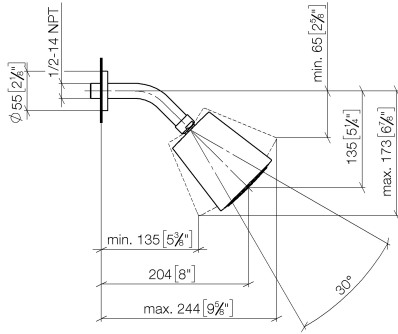

Shower head - Platinum

TARA

28 504 979

- 180-210mm projection
- ball-joint pivotable through 30°
- PURIFY RAIN, max. flow rate 7 l/min (at 3 bar)
- Function from: 6 l/min
- with anti-scale system
- spray head Ø 100mm
- rosette Ø 55 mm
- 1/2" connection

Recommended miscellaneous

- Concealed wall elbow -** 35 085 970 90
- max. recess depth 163 mm
 - min. recess depth 90 mm

28 504 979

mm [inches]

Flow rate chart

Codes & Standards

DIN 4109

EN 1112

ISO 3822

Ü-Zeichen

Shower head - Platinum

TARA

28 504 979

Certificates

DVGW_DW-
6517DN0

LGA_19

Product version from 4/1/2024

Shower head - Platinum

TARA

28 504 979

Spare parts list

Product version from 4/1/2024

No.	Item Number	Name	Quantity used	Delivery time
	09 27 22 003-08	rosette	5	40