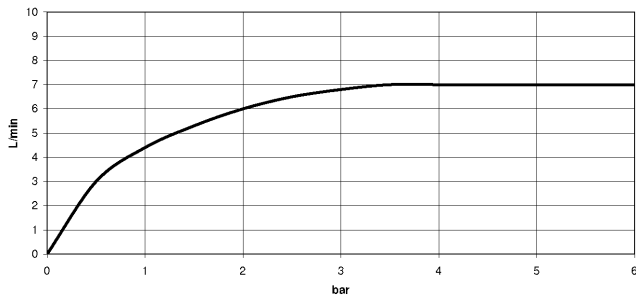

28 504 979

- 180-210mm projection
- ball-joint pivotable through 30°
- PURIFY RAIN, max. flow rate 7 l/min (at 3 bar)
- Function from: 6 l/min
- with anti-scale system
- spray head Ø 100mm
- rosette Ø 55 mm
- 1/2" connection

Fits: TARA, LISSÉ, VAIA, META

	Light Gold	28 504 979-26
	Chrome	28 504 979-00
	Brushed Platinum	28 504 979-06
	Platinum	28 504 979-08
	Dark Chrome	28 504 979-19
	Brushed Light Gold	28 504 979-27
	Brushed Durabronze (23kt Gold)	28 504 979-28
	Matte Black	28 504 979-33
	Brushed Bronze	28 504 979-42
	Brushed Champagne (22kt Gold)	28 504 979-46
	Champagne (22kt Gold)	28 504 979-47
	Brushed Chrome	28 504 979-93
	Brushed Dark Platinum	28 504 979-99

28 504 979

mm [inches]

Flow rate chart

Codes & Standards

DIN 4109

EN 1112

ISO 3822

Ü-Zeichen