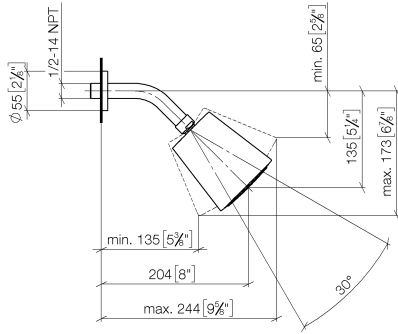

28 504 979

- 180-210mm projection
- ball-joint pivotable through 30°
- PURIFY RAIN, max. flow rate 7 l/min (at 3 bar)
- Function from: 6 l/min
- with anti-scale system
- spray head Ø 100mm
- rosette Ø 55 mm
- 1/2" connection

Fits: TARA, LISSÉ, VAIA, META

	Light Gold	28 504 979-26
	Chrome	28 504 979-00
	Brushed Platinum	28 504 979-06
	Platinum	28 504 979-08
	Dark Chrome	28 504 979-19
	Brushed Light Gold	28 504 979-27
	Brushed Durabronze (23kt Gold)	28 504 979-28
	Matte Black	28 504 979-33
	Brushed Bronze	28 504 979-42
	Brushed Champagne (22kt Gold)	28 504 979-46
	Champagne (22kt Gold)	28 504 979-47
	Brushed Chrome	28 504 979-93
	Brushed Dark Platinum	28 504 979-99

28 504 979

mm [inches]

Flow rate chart

Codes & Standards

DIN 4109

EN 1112

ISO 3822

Ü-Zeichen