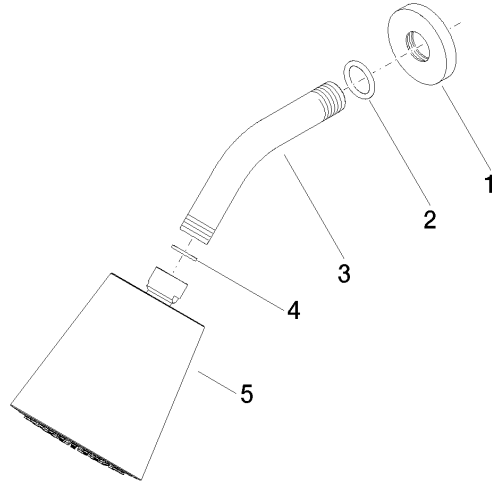

## Shower head - Light Gold

TARA

28 504 979