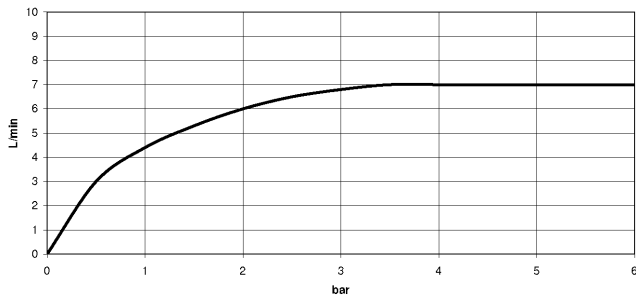

Shower head - Brushed Durabronz (23kt Gold)

TARA

28 504 979

- 180-210mm projection
- ball-joint pivotable through 30°
- PURIFY RAIN, max. flow rate 7 l/min (at 3 bar)
- Function from: 6 l/min
- with anti-scale system
- spray head Ø 100mm
- rosette Ø 55 mm
- 1/2" connection

Recommended miscellaneous

	Concealed wall elbow - <ul style="list-style-type: none"> • max. recess depth 163 mm • min. recess depth 90 mm 	35 085 970 90
---	--	---------------

28 504 979

mm [inches]

Flow rate chart