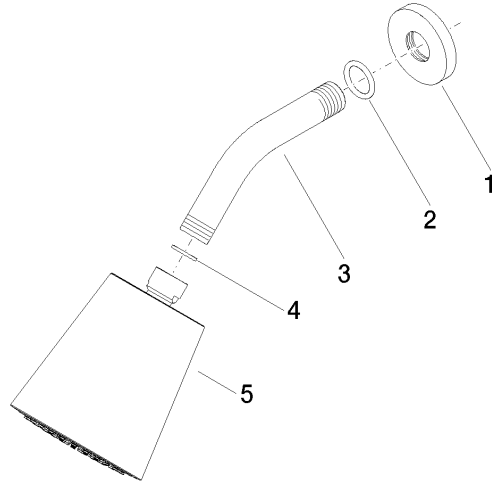

Shower head - Brushed Durabronz (23kt Gold)

TARA

28 504 979

- 180-210mm projection
- ball-joint pivotable through 30°
- PURIFY RAIN, max. flow rate 7 l/min (at 3 bar)
- Function from: 6 l/min
- with anti-scale system
- spray head Ø 100mm
- rosette Ø 55 mm
- 1/2" connection

Recommended miscellaneous

	Concealed wall elbow - <ul style="list-style-type: none"> • max. recess depth 163 mm • min. recess depth 90 mm 	35 085 970 90
---	--	---------------

28 504 979

mm [inches]

Flow rate chart

Codes & Standards

DIN 4109

EN 1112

ISO 3822

Ü-Zeichen

Shower head - Brushed Durabronz (23kt Gold)

TARA

28 504 979

Certificates

DVGW_DW-
6517DN0

LGA_19

28 504 979

Product version from 4/1/2024

Shower head - Brushed Durabrass (23kt Gold)

TARA

28 504 979