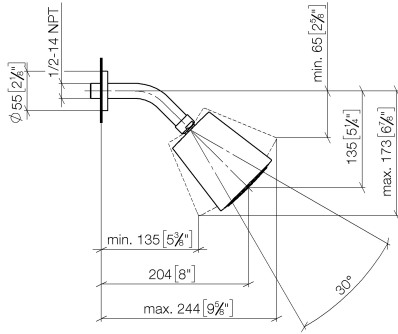

Shower head - Brushed Durabronz (23kt Gold)

TARA

28 504 979

- 180-210mm projection
- ball-joint pivotable through 30°
- PURIFY RAIN, max. flow rate 7 l/min (at 3 bar)
- Function from: 6 l/min
- with anti-scale system
- spray head Ø 100mm
- rosette Ø 55 mm
- 1/2" connection

Recommended miscellaneous

	Concealed wall elbow - <ul style="list-style-type: none"> • max. recess depth 163 mm • min. recess depth 90 mm 	35 085 970 90
---	--	---------------

28 504 979

mm [inches]

Flow rate chart

Codes & Standards

DIN 4109

EN 1112

ISO 3822

Ü-Zeichen

Shower head - Brushed Durabronz (23kt Gold)

TARA

28 504 979

Certificates

DVGW_DW-
6517DN0

LGA_19

28 504 979

Product version from 4/1/2024

Shower head - Brushed Durabrass (23kt Gold)

TARA

28 504 979