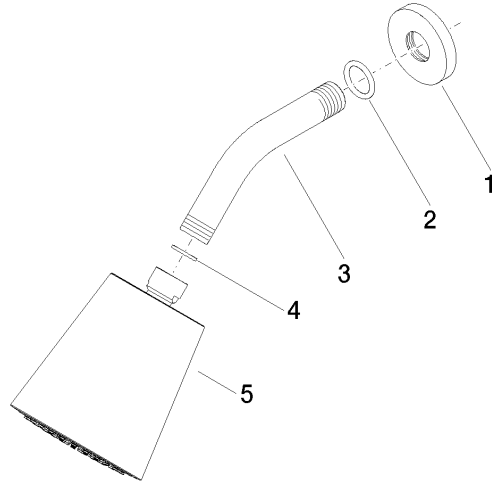

28 504 979

- 180-210mm projection
- ball-joint pivotable through 30°
- PURIFY RAIN, max. flow rate 7 l/min (at 3 bar)
- Function from: 6 l/min
- with anti-scale system
- spray head Ø 100mm
- rosette Ø 55 mm
- 1/2" connection

Shower head - Matte Black

TARA

28 504 979

Certificates

DVGW_DW-
6517DN0

LGA_19

28 504 979

Product version from 4/1/2024

Parts for other
finishes can be found
here: [Chrome](#)

Shower head - Matte Black

TARA

28 504 979

Spare parts list

Product version from 4/1/2024

No.	Item Number	Name	Quantity used	Delivery time
	09 27 22 003-33	rosette	5	30