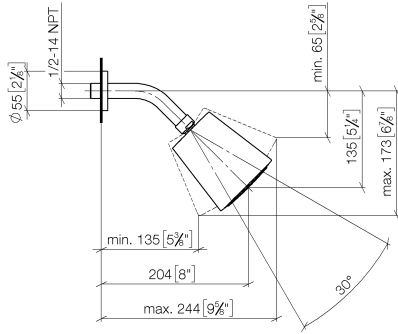

28 504 979

- 180-210mm projection
- ball-joint pivotable through 30°
- PURIFY RAIN, max. flow rate 7 l/min (at 3 bar)
- Function from: 6 l/min
- with anti-scale system
- spray head Ø 100mm
- rosette Ø 55 mm
- 1/2" connection

Fits: TARA, LISSÉ, VAIA, META

	Matte Black	28 504 979-33
	Chrome	28 504 979-00
	Brushed Platinum	28 504 979-06
	Platinum	28 504 979-08
	Dark Chrome	28 504 979-19
	Light Gold	28 504 979-26
	Brushed Light Gold	28 504 979-27
	Brushed Durabronze (23kt Gold)	28 504 979-28
	Brushed Bronze	28 504 979-42
	Brushed Champagne (22kt Gold)	28 504 979-46
	Champagne (22kt Gold)	28 504 979-47
	Brushed Chrome	28 504 979-93
	Brushed Dark Platinum	28 504 979-99

28 504 979

mm [inches]

Flow rate chart

Codes & Standards

DIN 4109

EN 1112

ISO 3822

Ü-Zeichen

Parts for other
finishes can be found
here: [Chrome](#)

Shower head - Matte Black

TARA

28 504 979

Spare parts list

Product version from 4/1/2024

No.	Item Number	Name	Quantity used	Delivery time
	09 27 22 003-33	rosette	5	30