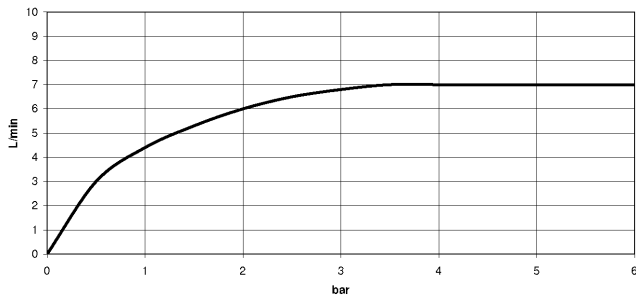

28 504 979

- 180-210mm projection
- ball-joint pivotable through 30°
- PURIFY RAIN, max. flow rate 7 l/min (at 3 bar)
- Function from: 6 l/min
- with anti-scale system
- spray head Ø 100mm
- rosette Ø 55 mm
- 1/2" connection

Fits: TARA, LISSÉ, VAIA, META

	Matte Black	28 504 979-33
	Chrome	28 504 979-00
	Brushed Platinum	28 504 979-06
	Platinum	28 504 979-08
	Dark Chrome	28 504 979-19
	Light Gold	28 504 979-26
	Brushed Light Gold	28 504 979-27
	Brushed Durabronze (23kt Gold)	28 504 979-28
	Brushed Bronze	28 504 979-42
	Brushed Champagne (22kt Gold)	28 504 979-46
	Champagne (22kt Gold)	28 504 979-47
	Brushed Chrome	28 504 979-93
	Brushed Dark Platinum	28 504 979-99

28 504 979

mm [inches]

Flow rate chart

Codes & Standards

DIN 4109

EN 1112

ISO 3822

Ü-Zeichen