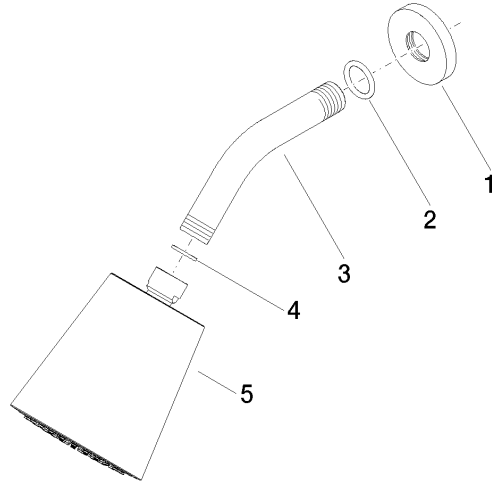

## Shower head - Brushed Bronze

---

TARA

28 504 979

## Shower head - Brushed Bronze

TARA

28 504 979