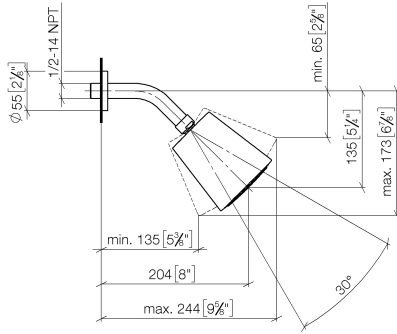

28 504 979

- 180-210mm projection
- ball-joint pivotable through 30°
- PURIFY RAIN, max. flow rate 7 l/min (at 3 bar)
- Function from: 6 l/min
- with anti-scale system
- spray head Ø 100mm
- rosette Ø 55 mm
- 1/2" connection

Fits: TARA, LISSÉ, VAIA, META

	Brushed Bronze	28 504 979-42
	Chrome	28 504 979-00
	Brushed Platinum	28 504 979-06
	Platinum	28 504 979-08
	Dark Chrome	28 504 979-19
	Light Gold	28 504 979-26
	Brushed Light Gold	28 504 979-27
	Brushed Durabronze (23kt Gold)	28 504 979-28
	Matte Black	28 504 979-33
	Brushed Champagne (22kt Gold)	28 504 979-46
	Champagne (22kt Gold)	28 504 979-47
	Brushed Chrome	28 504 979-93
	Brushed Dark Platinum	28 504 979-99

28 504 979

mm [inches]

Flow rate chart

Codes & Standards

DIN 4109

EN 1112

ISO 3822

Ü-Zeichen

## Shower head - Brushed Bronze

---

TARA

28 504 979