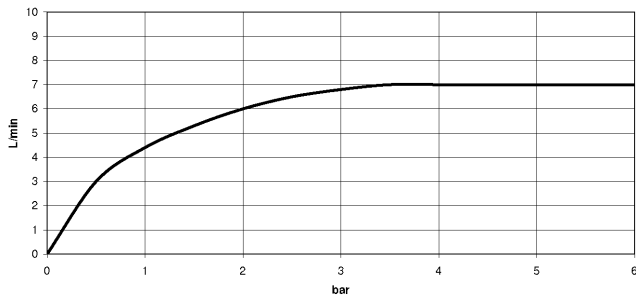

28 504 979

- 180-210mm projection
- ball-joint pivotable through 30°
- PURIFY RAIN, max. flow rate 7 l/min (at 3 bar)
- Function from: 6 l/min
- with anti-scale system
- spray head Ø 100mm
- rosette Ø 55 mm
- 1/2" connection

Fits: TARA, LISSÉ, VAIA, META

	Brushed Bronze	28 504 979-42
	Chrome	28 504 979-00
	Brushed Platinum	28 504 979-06
	Platinum	28 504 979-08
	Dark Chrome	28 504 979-19
	Light Gold	28 504 979-26
	Brushed Light Gold	28 504 979-27
	Brushed Durabronze (23kt Gold)	28 504 979-28
	Matte Black	28 504 979-33
	Brushed Champagne (22kt Gold)	28 504 979-46
	Champagne (22kt Gold)	28 504 979-47
	Brushed Chrome	28 504 979-93
	Brushed Dark Platinum	28 504 979-99

28 504 979

mm [inches]

Flow rate chart

Codes & Standards

DIN 4109

EN 1112

ISO 3822

Ü-Zeichen