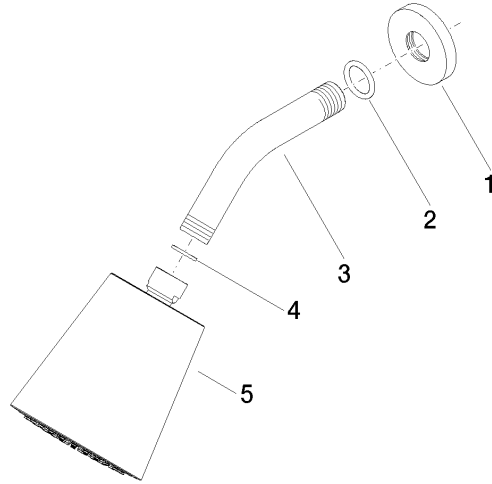

28 504 979

- 180-210mm projection
- ball-joint pivotable through 30°
- PURIFY RAIN, max. flow rate 7 l/min (at 3 bar)
- Function from: 6 l/min
- with anti-scale system
- spray head Ø 100mm
- rosette Ø 55 mm
- 1/2" connection

Shower head - Brushed Chrome

TARA

28 504 979

Certificates

DVGW_DW-
6517DN0

LGA_19

28 504 979

Product version from 4/1/2024

Parts for other
finishes can be found
here: [Chrome](#)

Shower head - Brushed Chrome

TARA

28 504 979

Spare parts list

Product version from 4/1/2024

| No. | Item Number | Name | Quantity used | Delivery time |
|-----|-----------------|---------|---------------|---------------|
| | 09 27 22 003-93 | rosette | 5 | 20 |