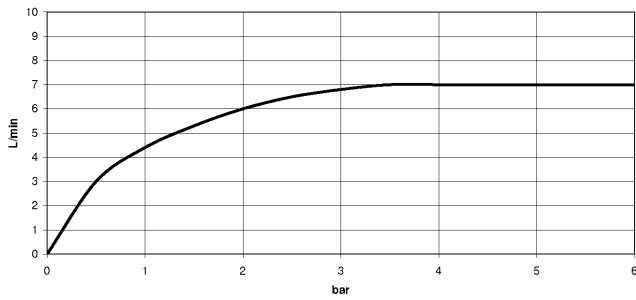

28 504 979

- 180-210mm projection
- ball-joint pivotable through 30°
- PURIFY RAIN, max. flow rate 7 l/min (at 3 bar)
- Function from: 6 l/min
- with anti-scale system
- spray head Ø 100mm
- rosette Ø 55 mm
- 1/2" connection

Fits: TARA, LISSÉ, VAIA, META

| | | |
|--|-------------------------------------|---------------|
|  | Brushed Chrome | 28 504 979-93 |
|  | Chrome | 28 504 979-00 |
|  | Brushed Platinum | 28 504 979-06 |
|  | Platinum | 28 504 979-08 |
|  | Dark Chrome | 28 504 979-19 |
|  | Light Gold | 28 504 979-26 |
|  | Brushed Light Gold | 28 504 979-27 |
|  | Brushed Durabronze (23kt Gold) | 28 504 979-28 |
|  | Matte Black | 28 504 979-33 |
|  | Brushed Bronze | 28 504 979-42 |
|  | Brushed Champagne (22kt Gold) | 28 504 979-46 |
|  | Champagne (22kt Gold) | 28 504 979-47 |
|  | Brushed Dark Platinum | 28 504 979-99 |

28 504 979

mm [inches]

Flow rate chart

Codes & Standards

DIN 4109

EN 1112

ISO 3822

Ü-Zeichen