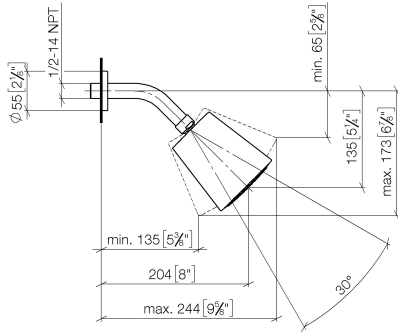

28 504 979

- 180-210mm projection
- ball-joint pivotable through 30°
- PURIFY RAIN, max. flow rate 7 l/min (at 3 bar)
- Function from: 6 l/min
- with anti-scale system
- spray head Ø 100mm
- rosette Ø 55 mm
- 1/2" connection

28 504 979

mm [inches]

Flow rate chart

Codes & Standards

DIN 4109

EN 1112

ISO 3822

Ü-Zeichen

Shower head - Brushed Chrome

TARA

28 504 979

Certificates

DVGW_DW-
6517DN0

LGA_19

28 504 979

Product version from 4/1/2024

Parts for other
finishes can be found
here: [Chrome](#)

Shower head - Brushed Chrome

TARA

28 504 979

Spare parts list

Product version from 4/1/2024

| No. | Item Number | Name | Quantity used | Delivery time |
|-----|-----------------|---------|---------------|---------------|
| | 09 27 22 003-93 | rosette | 5 | 20 |