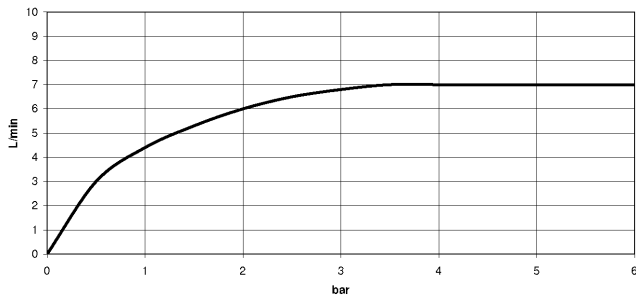

Shower head - Brushed Dark Platinum

TARA

28 504 979

- 180-210mm projection
- ball-joint pivotable through 30°
- PURIFY RAIN, max. flow rate 7 l/min (at 3 bar)
- Function from: 6 l/min
- with anti-scale system
- spray head Ø 100mm
- rosette Ø 55 mm
- 1/2" connection

Recommended miscellaneous

Concealed wall elbow -

35 085 970 90

- max. recess depth 163 mm
- min. recess depth 90 mm

28 504 979

mm [inches]

Flow rate chart

Codes & Standards