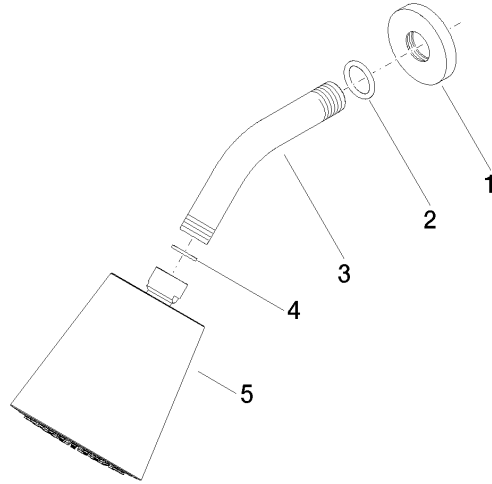

Shower head - Brushed Dark Platinum

TARA

28 504 979

- 180-210mm projection
- ball-joint pivotable through 30°
- PURIFY RAIN, max. flow rate 7 l/min (at 3 bar)
- Function from: 6 l/min
- with anti-scale system
- spray head Ø 100mm
- rosette Ø 55 mm
- 1/2" connection

Recommended miscellaneous

Concealed wall elbow -

35 085 970 90

- max. recess depth 163 mm
- min. recess depth 90 mm

28 504 979

mm [inches]

Flow rate chart

Codes & Standards

DIN 4109

EN 1112

ISO 3822

Ü-Zeichen

Shower head - Brushed Dark Platinum

TARA

28 504 979

Certificates

DVGW_DW-
6517DN0

LGA_19

28 504 979

Product version from 4/1/2024

Shower head - Brushed Dark Platinum

TARA

28 504 979

Spare parts list