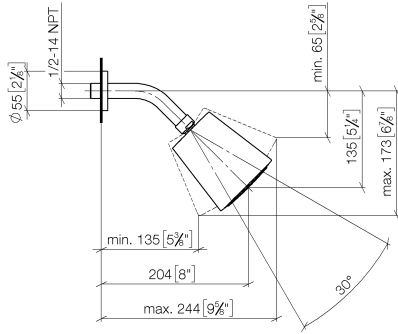

Shower head - Brushed Dark Platinum

TARA

28 504 979

- 180-210mm projection
- ball-joint pivotable through 30°
- PURIFY RAIN, max. flow rate 7 l/min (at 3 bar)
- Function from: 6 l/min
- with anti-scale system
- spray head Ø 100mm
- rosette Ø 55 mm
- 1/2" connection

Recommended miscellaneous

Concealed wall elbow -

35 085 970 90

- max. recess depth 163 mm
- min. recess depth 90 mm

28 504 979

mm [inches]

Flow rate chart

Codes & Standards

DIN 4109

EN 1112

ISO 3822

Ü-Zeichen

Shower head - Brushed Dark Platinum

TARA

28 504 979

Certificates

DVGW_DW-
6517DN0

LGA_19

28 504 979

Product version from 4/1/2024

Shower head - Brushed Dark Platinum

TARA

28 504 979

Spare parts list