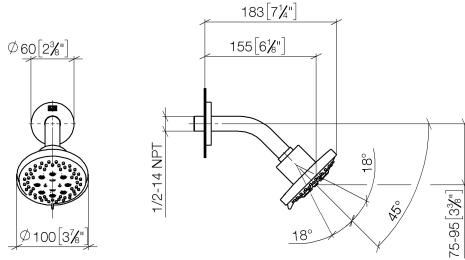

28 505 979

- 155mm projection
- ball-joint pivotable through 18° (in any direction)
- Three or five settings: PURIFY RAIN, COMPACT SOFT FLOW, COMPACT AQUAPRESSURE FLOW, max. flow rate 7.6 l/min (at 3 bar)
- with anti-scale system
- spray head Ø 100mm
- rosette Ø 60 mm
- 1/2" connection
- Function from: 5.5 l/min
- WRAS 2201056

Recommended miscellaneous

	Concealed wall elbow - <ul style="list-style-type: none"> • max. recess depth 163 mm • min. recess depth 90 mm 	35 085 970 90
---	--	---------------

28 505 979

mm [inches]

Flow rate chart

28 505 979

Certificates

LGA_28

WRAS_2201

Product version from 3/9/2015

Shower head - Matte Black

TARA

28 505 979