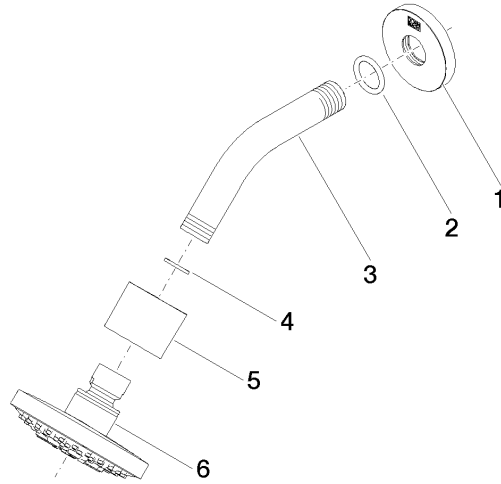

28 505 979

- 155mm projection
- ball-joint pivotable through 18° (in any direction)
- Three or five settings: PURIFY RAIN, COMPACT SOFT FLOW, COMPACT AQUAPRESSURE FLOW, max. flow rate 7.6 l/min (at 3 bar)
- with anti-scale system
- spray head Ø 100mm
- rosette Ø 60 mm
- 1/2" connection
- Function from: 5.5 l/min
- WRAS 2201056

Recommended miscellaneous

	Concealed wall elbow - <ul style="list-style-type: none"> • max. recess depth 163 mm • min. recess depth 90 mm 	35 085 970 90
---	--	---------------

28 505 979

mm [inches]

Flow rate chart

Codes & Standards

DIN 4109

ISO 3822

Scottish Water
Byelaws

UK Water Supply
Regulations

Ü-Zeichen

Shower head - Matte Black

TARA

28 505 979

Certificates

LGA_28

WRAS_2201

Product version from 3/9/2015

Shower head - Matte Black

TARA

28 505 979