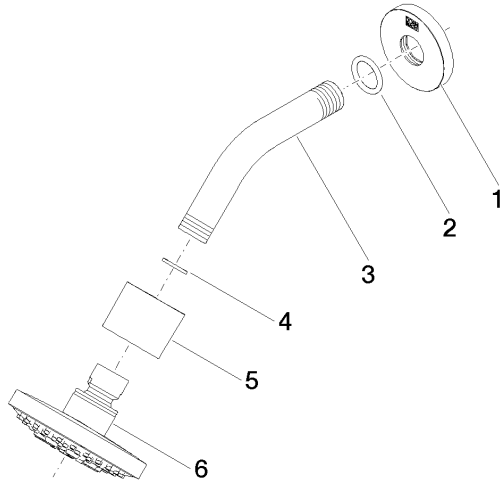

**Shower head - Brushed Champagne (22kt Gold)**

TARA

28 505 979

- 155mm projection
- ball-joint pivotable through 18° (in any direction)
- Three or five settings: PURIFY RAIN, COMPACT SOFT FLOW, COMPACT AQUAPRESSURE FLOW, max. flow rate 7.6 l/min (at 3 bar)
- with anti-scale system
- spray head Ø 100mm
- rosette Ø 60 mm
- 1/2" connection
- Function from: 5.5 l/min
- WRAS 2201056

## Shower head - Brushed Champagne (22kt Gold)

TARA

28 505 979

### Spare parts list