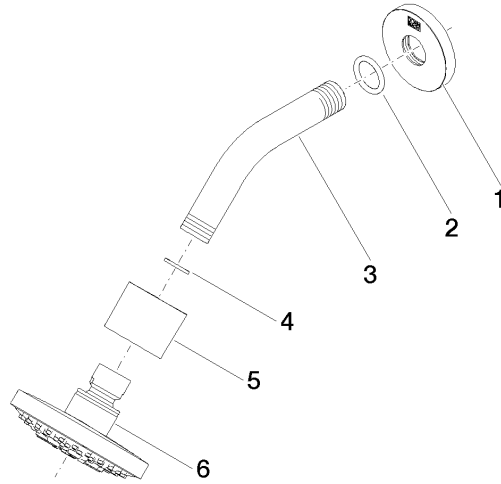

**Shower head - Champagne (22kt Gold)**

TARA

28 505 979

- 155mm projection
- ball-joint pivotable through 18° (in any direction)
- Three or five settings: PURIFY RAIN, COMPACT SOFT FLOW, COMPACT AQUAPRESSURE FLOW, max. flow rate 7.6 l/min (at 3 bar)
- with anti-scale system
- spray head Ø 100mm
- rosette Ø 60 mm
- 1/2" connection
- Function from: 5.5 l/min
- WRAS 2201056

**Recommended miscellaneous**

**Concealed wall elbow -**

35 085 970 90

- max. recess depth 163 mm
- min. recess depth 90 mm

28 505 979

mm [inches]

**Flow rate chart**

**Codes & Standards**

## Shower head - Champagne (22kt Gold)

TARA

28 505 979

### Spare parts list