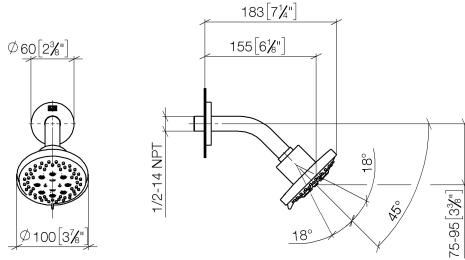

**Shower head - Champagne (22kt Gold)**

TARA

28 505 979

- 155mm projection
- ball-joint pivotable through 18° (in any direction)
- Three or five settings: PURIFY RAIN, COMPACT SOFT FLOW, COMPACT AQUAPRESSURE FLOW, max. flow rate 7.6 l/min (at 3 bar)
- with anti-scale system
- spray head Ø 100mm
- rosette Ø 60 mm
- 1/2" connection
- Function from: 5.5 l/min
- WRAS 2201056

**Recommended miscellaneous**

**Concealed wall elbow -**

35 085 970 90

- max. recess depth 163 mm
- min. recess depth 90 mm

28 505 979

mm [inches]

**Flow rate chart**

**Codes & Standards**

DIN 4109

ISO 3822

Scottish Water  
Byelaws

UK Water Supply  
Regulations

**Ü-Zeichen**

Shower head - Champagne (22kt Gold)

---

TARA