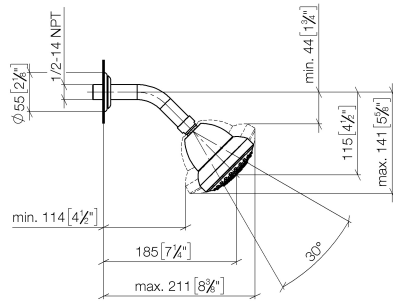

28 508 360

- 200mm projection
- ball-joint pivotable through 30°
- Three settings: PURIFY RAIN, COMPACT SOFT FLOW, COMPACT AQUAPRESSURE FLOW, max. flow rate 9 l/min (at 3 bar)
- Function from: 7 l/min
- with anti-scale system
- spray head Ø 94mm
- rosette Ø 55 mm
- 1/2" connection

	Chrome	28 508 360-00
	Chrome	28 508 360-00 0010
	Brushed Platinum	28 508 360-06 0010
	Brushed Platinum	28 508 360-06
	Platinum	28 508 360-08 0010
	Platinum	28 508 360-08
	Durabass (23kt Gold)	28 508 360-09 0010
	Durabass (23kt Gold)	28 508 360-09
	Brushed Durabass (23kt Gold)	28 508 360-28 0010
	Brushed Durabass (23kt Gold)	28 508 360-28
	Brushed Dark Platinum	28 508 360-99 0010
	Brushed Dark Platinum	28 508 360-99

**Recommended miscellaneous**

- Concealed wall elbow -** 35 085 970 90
- max. recess depth 163 mm
  - min. recess depth 90 mm

28 508 360

mm [inches]

**Flow rate chart**

28 508 360

### Spare parts list

No.	Item Number	Name	Quantity used	Delivery time
1	09 27 35 003-00	rosette	1	10
2	90 14 10 026 00 90	seal	1	2
3	09 11 03 011-00	connection	1	10
4	04 12 11 120 00-00	shower	1	10