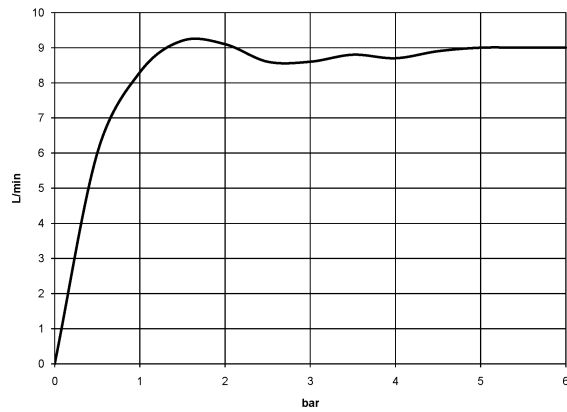

28 508 360

- 200mm projection
- ball-joint pivotable through 30°
- Three settings: PURIFY RAIN, COMPACT SOFT FLOW, COMPACT AQUAPRESSURE FLOW, max. flow rate 9 l/min (at 3 bar)
- Function from: 7 l/min
- with anti-scale system
- spray head Ø 94mm
- rosette Ø 55 mm
- 1/2" connection

**Recommended miscellaneous**

- Concealed wall elbow -** 35 085 970 90
- max. recess depth 163 mm
  - min. recess depth 90 mm

28 508 360

mm [inches]

**Flow rate chart**

28 508 360

### Spare parts list

No.	Item Number	Name	Quantity used	Delivery time
1	09 27 35 003-00	rosette	1	10
2	90 14 10 026 00 90	seal	1	2
3	09 11 03 011-00	connection	1	10
4	04 12 11 120 00-00	shower	1	10