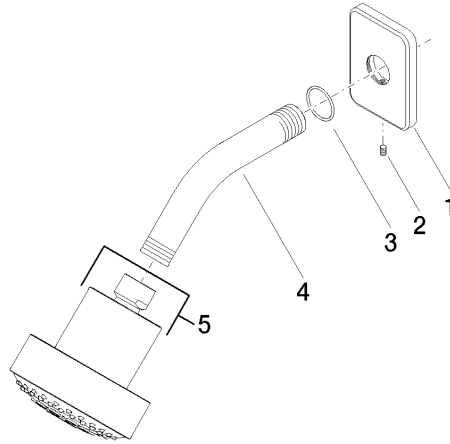

28 508 710

- 200mm projection
- ball-joint pivotable through 30°
- Three settings: COMPACT RAIN, COMPACT SOFT FLOW, COMPACT AQUAPRESSURE FLOW, max. flow rate 9 l/min (at 3 bar)
- with anti-scale system
- spray head Ø 92mm
- rosette 78 x 55 mm
- 1/2" connection
- Function from: 7 l/min

	Chrome	28 508 710-00
	Chrome	28 508 710-00 0010
	Brushed Platinum	28 508 710-06 0010
	Brushed Platinum	28 508 710-06

Recommended miscellaneous

- Concealed wall elbow -** 35 085 970 90
- max. recess depth 163 mm
 - min. recess depth 90 mm

28 508 710

mm [inches]

Flow rate chart

28 508 710

Spare parts list

No.	Item Number	Name	Quantity used	Delivery time
4	09 11 03 011-00	connection	1.00	10
5	04 12 11 110 00-00	shower	1.00	10
2	09 31 11 048 90	pin	1.00	2
1	09 27 71 004-00	rosette	1.00	10
3	09 14 10 098 90	seal	1.00	2