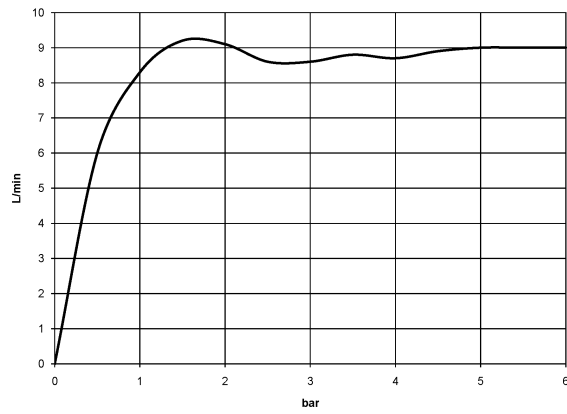

28 508 710

- 200mm projection
- ball-joint pivotable through 30°
- Three settings: COMPACT RAIN, COMPACT SOFT FLOW, COMPACT AQUAPRESSURE FLOW, max. flow rate 9 l/min (at 3 bar)
- with anti-scale system
- spray head Ø 92mm
- rosette 78 x 55 mm
- 1/2" connection
- Function from: 7 l/min

	Chrome	28 508 710-00
	Chrome	28 508 710-00 0010
	Brushed Platinum	28 508 710-06 0010
	Brushed Platinum	28 508 710-06

Recommended miscellaneous

- Concealed wall elbow -** 35 085 970 90
- max. recess depth 163 mm
 - min. recess depth 90 mm

28 508 710

mm [inches]

Flow rate chart

28 508 710

Spare parts list

No.	Item Number	Name	Quantity used	Delivery time
4	09 11 03 011-00	connection	1.00	10
5	04 12 11 110 00-00	shower	1.00	10
2	09 31 11 048 90	pin	1.00	2
1	09 27 71 004-00	rosette	1.00	10
3	09 14 10 098 90	seal	1.00	2