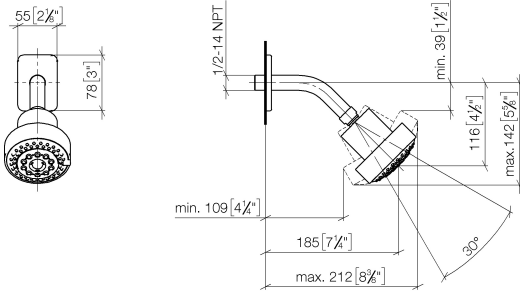

28 508 710

- 200mm projection
- ball-joint pivotable through 30°
- Three settings: COMPACT RAIN, COMPACT SOFT FLOW, COMPACT AQUAPRESSURE FLOW, max. flow rate 9 l/min (at 3 bar)
- with anti-scale system
- spray head Ø 92mm
- rosette 78 x 55 mm
- 1/2" connection
- Function from: 7 l/min

	Chrome	28 508 710-00
	Chrome	28 508 710-00 0010
	Brushed Platinum	28 508 710-06 0010
	Brushed Platinum	28 508 710-06

Recommended miscellaneous

- Concealed wall elbow -** 35 085 970 90
- max. recess depth 163 mm
 - min. recess depth 90 mm

28 508 710

mm [inches]

Flow rate chart

28 508 710

Spare parts list

No.	Item Number	Name	Quantity used	Delivery time
4	09 11 03 011-00	connection	1.00	10
5	04 12 11 110 00-00	shower	1.00	10
2	09 31 11 048 90	pin	1.00	2
1	09 27 71 004-00	rosette	1.00	10
3	09 14 10 098 90	seal	1.00	2