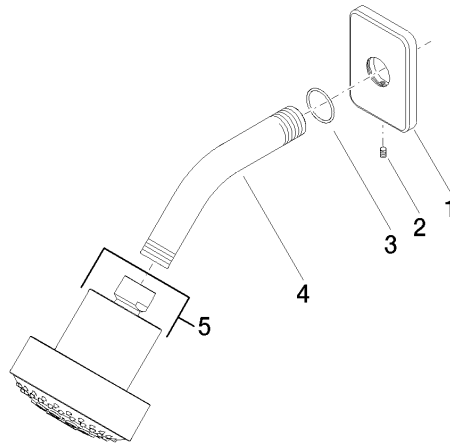

28 508 710

- 200mm projection
- ball-joint pivotable through 30°
- Three settings: PURIFY RAIN, COMPACT SOFT FLOW, COMPACT AQUAPRESSURE FLOW, max. flow rate 9 l/min (at 3 bar)
- with anti-scale system
- spray head Ø 92mm
- rosette 78 x 55 mm
- 1/2" connection
- Function from: 7 l/min

	Chrome	28 508 710-00
	Chrome	28 508 710-00 0010
	Brushed Platinum	28 508 710-06 0010
	Brushed Platinum	28 508 710-06

Recommended miscellaneous

- Concealed wall elbow -** 35 085 970 90
- max. recess depth 163 mm
  - min. recess depth 90 mm

28 508 710

mm [inches]

Flow rate chart

28 508 710

### Spare parts list

No.	Item Number	Name	Quantity used	Delivery time
1	09 27 71 004-00	rosette	1	10
2	09 31 11 048 90	pin	1	2
3	09 14 10 098 90	seal	1	2
4	09 11 03 011-00	connection	1	10
5	04 12 11 110 00-00	shower	1	10