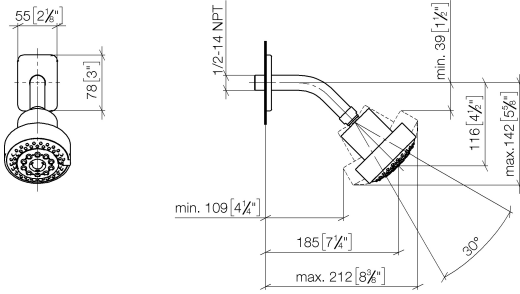

28 508 710

- 200mm projection
- ball-joint pivotable through 30°
- Three settings: PURIFY RAIN, COMPACT SOFT FLOW, COMPACT AQUAPRESSURE FLOW, max. flow rate 9 l/min (at 3 bar)
- with anti-scale system
- spray head Ø 92mm
- rosette 78 x 55 mm
- 1/2" connection
- Function from: 7 l/min

	Chrome	28 508 710-00
	Chrome	28 508 710-00 0010
	Brushed Platinum	28 508 710-06 0010
	Brushed Platinum	28 508 710-06

Recommended miscellaneous

- Concealed wall elbow -** 35 085 970 90
- max. recess depth 163 mm
  - min. recess depth 90 mm

28 508 710

mm [inches]

Flow rate chart

28 508 710

### Spare parts list

No.	Item Number	Name	Quantity used	Delivery time
1	09 27 71 004-00	rosette	1	10
2	09 31 11 048 90	pin	1	2
3	09 14 10 098 90	seal	1	2
4	09 11 03 011-00	connection	1	10
5	04 12 11 110 00-00	shower	1	10