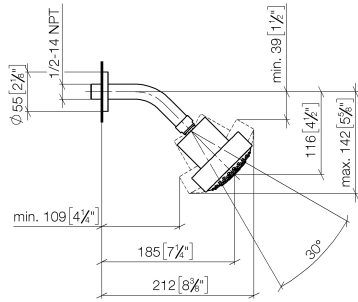

Shower head - Chrome

TARA

28 508 979

- 200mm projection
- ball-joint pivotable through 30°
- Three settings: PURIFY RAIN, COMPACT SOFT FLOW, COMPACT AQUAPRESSURE FLOW, max. flow rate 9 l/min (at 3 bar)
- Function from: 7 l/min
- with anti-scale system
- spray head Ø 92mm
- rosette Ø 55 mm
- 1/2" connection

Shower head - Chrome

TARA

28 508 979

Recommended miscellaneous

-
- | | | |
|---|--|---------------|
|  | Concealed wall elbow -
•max. recess depth 163 mm
•min. recess depth 90 mm | 35 085 970 90 |
|---|--|---------------|

28 508 979

mm [inches]

Flow rate chart

28 508 979

Spare parts list

No.	Item Number	Name	Quantity used	Delivery time
1	09 27 22 003-00	rosette	1	10
2	90 14 10 026 00 90	seal	1	2
3	09 11 03 011-00	connection	1	10
4	04 12 11 110 00-00	shower	1	10