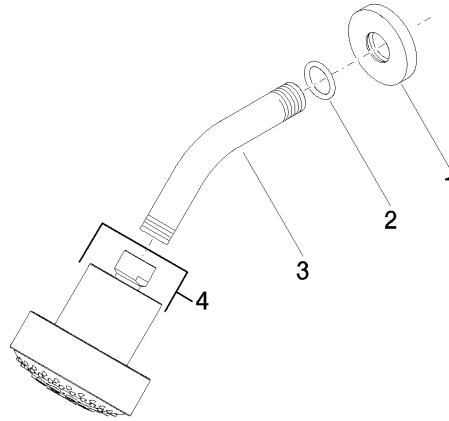

Shower head - Chrome

TARA

28 508 979

- 200mm projection
- ball-joint pivotable through 30°
- Three settings: PURIFY RAIN, COMPACT SOFT FLOW, COMPACT AQUAPRESSURE FLOW, max. flow rate 9 l/min (at 3 bar)
- Function from: 7 l/min
- with anti-scale system
- spray head Ø 92mm
- rosette Ø 55 mm
- 1/2" connection

Shower head - Chrome

TARA

28 508 979

Recommended miscellaneous

-
- | | | |
|---|--|---------------|
|  | Concealed wall elbow -
•max. recess depth 163 mm
•min. recess depth 90 mm | 35 085 970 90 |
|---|--|---------------|

28 508 979

mm [inches]

Flow rate chart

28 508 979

Spare parts list

No.	Item Number	Name	Quantity used	Delivery time
1	09 27 22 003-00	rosette	1	10
2	90 14 10 026 00 90	seal	1	2
3	09 11 03 011-00	connection	1	10
4	04 12 11 110 00-00	shower	1	10