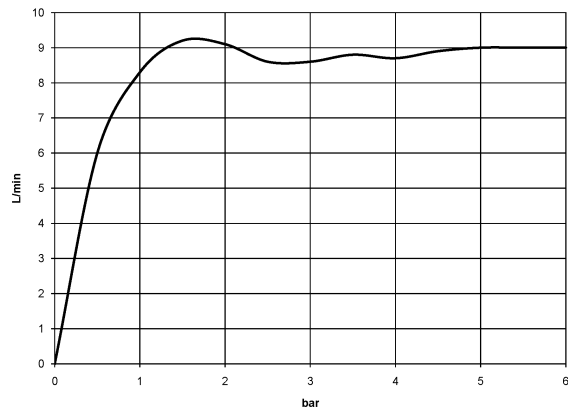

Shower head - Chrome

TARA

28 508 979

- 200mm projection
- ball-joint pivotable through 30°
- Three settings: PURIFY RAIN, COMPACT SOFT FLOW, COMPACT AQUAPRESSURE FLOW, max. flow rate 9 l/min (at 3 bar)
- Function from: 7 l/min
- with anti-scale system
- spray head Ø 92mm
- rosette Ø 55 mm
- 1/2" connection

Shower head - Chrome

TARA

28 508 979

Recommended miscellaneous

-
- | | | |
|---|--|---------------|
|  | Concealed wall elbow -
•max. recess depth 163 mm
•min. recess depth 90 mm | 35 085 970 90 |
|---|--|---------------|

28 508 979

mm [inches]

Flow rate chart

28 508 979

Spare parts list

No.	Item Number	Name	Quantity used	Delivery time
1	09 27 22 003-00	rosette	1	10
2	90 14 10 026 00 90	seal	1	2
3	09 11 03 011-00	connection	1	10
4	04 12 11 110 00-00	shower	1	10