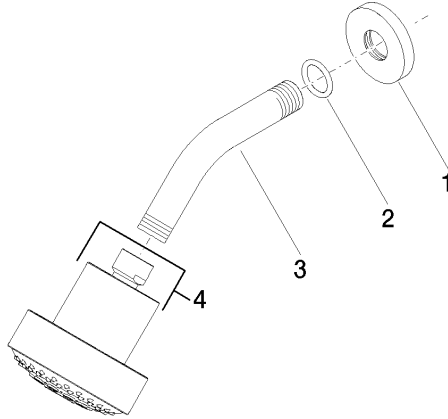

28 508 979

Product version up to 5/15/2020

Product version from 5/15/2020

Parts for other
finishes can be found
here: [Chrome](#)