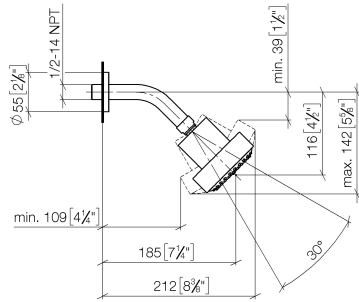

**Shower head FlowReduce - Platinum**

TARA

28 508 979

Fits: TARA, LISSÉ, VAIA, META

- 200mm projection
- ball-joint pivotable through 30°
- Three settings: PURIFY RAIN, COMPACT SOFT FLOW, COMPACT AQUAPRESSURE FLOW, max. flow rate 6.8 l/min (at 3 bar)
- with anti-scale system
- spray head Ø 92mm
- rosette Ø 55 mm
- 1/2" connection
- This product can help a building meet the requirements of Green Building Rating Systems, e.g. LEED®, BREEAM®, DGNB

## Shower head FlowReduce - Platinum

---

TARA

28 508 979

28 508 979

mm [inches]

Flow rate chart

Codes & Standards