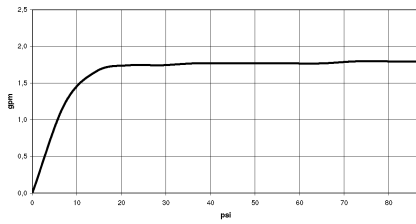

Shower head FlowReduce - Brushed Light Gold

TARA

28 508 979

Fits: TARA, LISSÉ, VAIA, META

- 200mm projection
- ball-joint pivotable through 30°
- Three settings: PURIFY RAIN, COMPACT SOFT FLOW, COMPACT AQUAPRESSURE FLOW, max. flow rate 6.8 l/min (at 3 bar)
- with anti-scale system
- spray head Ø 92mm
- rosette Ø 55 mm
- 1/2" connection
- This product can help a building meet the requirements of Green Building Rating Systems, e.g. LEED®, BREEAM®, DGNB

Shower head FlowReduce - Brushed Light Gold

TARA

28 508 979

28 508 979

mm [inches]

Flow rate chart

Codes & Standards

DIN 4109

ISO 3822

Ü-Zeichen

Shower head FlowReduce - Brushed Light Gold

TARA

28 508 979

Certificates

LGA_38

28 508 979