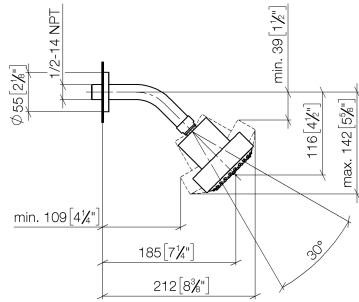

Shower head FlowReduce - Brushed Light Gold

TARA

28 508 979

Fits: TARA, LISSÉ, VAIA, META

- 200mm projection
- ball-joint pivotable through 30°
- Three settings: PURIFY RAIN, COMPACT SOFT FLOW, COMPACT AQUAPRESSURE FLOW, max. flow rate 6.8 l/min (at 3 bar)
- with anti-scale system
- spray head Ø 92mm
- rosette Ø 55 mm
- 1/2" connection
- This product can help a building meet the requirements of Green Building Rating Systems, e.g. LEED®, BREEAM®, DGNB

	Brushed Light Gold	28 508 979-27 0010
	Chrome	28 508 979-00 0010
	Chrome	28 508 979-00
	Brushed Platinum	28 508 979-06 0010
	Brushed Platinum	28 508 979-06
	Platinum	28 508 979-08 0010
	Platinum	28 508 979-08
	Dark Chrome	28 508 979-19 0010
	Dark Chrome	28 508 979-19
	Light Gold	28 508 979-26 0010
	Light Gold	28 508 979-26
	Brushed Light Gold	28 508 979-27
	Brushed Durabrass (23kt Gold)	28 508 979-28 0010
	Brushed Durabrass (23kt Gold)	28 508 979-28
	Matte Black	28 508 979-33 0010
	Matte Black	28 508 979-33
	Brushed Bronze	28 508 979-42 0010
	Brushed Bronze	28 508 979-42
	Brushed Champagne (22kt Gold)	28 508 979-46 0010
	Brushed Champagne (22kt Gold)	28 508 979-46
	Champagne (22kt Gold)	28 508 979-47 0010
	Champagne (22kt Gold)	28 508 979-47
	Brushed Chrome	28 508 979-93 0010
	Brushed Chrome	28 508 979-93
	Brushed Dark Platinum	28 508 979-99 0010
	Brushed Dark Platinum	28 508 979-99

Shower head FlowReduce - Brushed Light Gold

TARA

28 508 979

28 508 979

mm [inches]

Flow rate chart

Codes & Standards

DIN 4109

ISO 3822

Ü-Zeichen

Shower head FlowReduce - Brushed Light Gold

TARA

28 508 979

Certificates

LGA_38

28 508 979