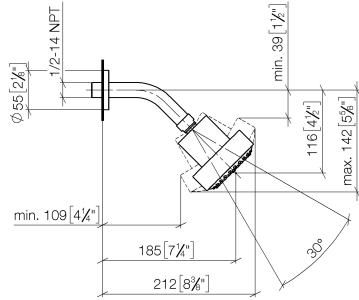

**Shower head FlowReduce - Matte Black**

TARA

28 508 979

- 200mm projection
- ball-joint pivotable through 30°
- Three settings: PURIFY RAIN, COMPACT SOFT FLOW, COMPACT AQUAPRESSURE FLOW, max. flow rate 6.8 l/min (at 3 bar)
- with anti-scale system
- spray head Ø 92mm
- rosette Ø 55 mm
- 1/2" connection
- This product can help a building meet the requirements of Green Building Rating Systems, e.g. LEED®, BREEAM®, DGNB

## Shower head FlowReduce - Matte Black

---

TARA

28 508 979

28 508 979

mm [inches]

Flow rate chart

Codes & Standards