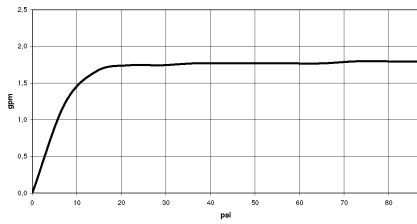

**Shower head FlowReduce - Matte Black**

TARA

28 508 979

- 200mm projection
- ball-joint pivotable through 30°
- Three settings: PURIFY RAIN, COMPACT SOFT FLOW, COMPACT AQUAPRESSURE FLOW, max. flow rate 6.8 l/min (at 3 bar)
- with anti-scale system
- spray head Ø 92mm
- rosette Ø 55 mm
- 1/2" connection
- This product can help a building meet the requirements of Green Building Rating Systems, e.g. LEED®, BREEAM®, DGNB

## Shower head FlowReduce - Matte Black

---

TARA

28 508 979

28 508 979

mm [inches]

Flow rate chart

Codes & Standards