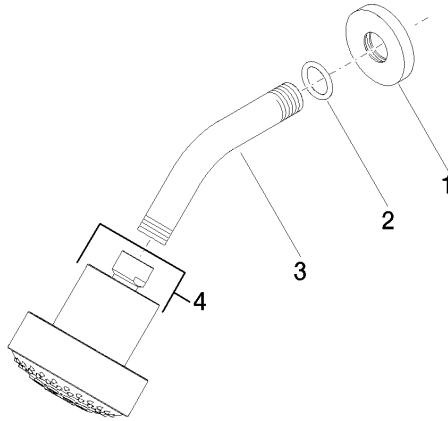

28 508 979

Product version up to 5/15/2020

Product version from 5/15/2020

Parts for other
finishes can be found
here: [Chrome](#)