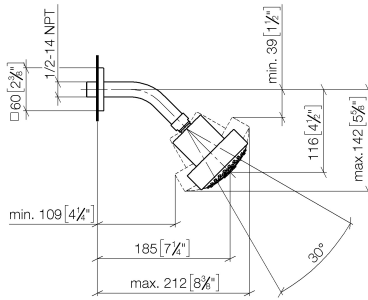

28 508 980 Product version from 6/1/2024

- 200mm projection
- ball-joint pivotable through 30°
- Three settings: COMPACT RAIN, COMPACT SOFT FLOW, COMPACT AQUAPRESSURE FLOW, max. flow rate 9 l/min (at 3 bar)
- Function from: 7 l/min
- with anti-scale system
- spray head Ø 92mm
- rosette 60 x 60 mm
- 1/2" connection

Shower head - Chrome

SERIES SPECIFIC

28 508 980 Product version from 6/1/2024

Recommended miscellaneous

Concealed wall elbow -

- max. recess depth 163 mm
- min. recess depth 90 mm

35 085 970 90

28 508 980 Product version from 6/1/2024

mm [inches]

Flow rate chart

Spare parts list

No.	Item Number	Name	Quantity used	Delivery time
2	09 31 11 048 90	pin	1.00	2
4	09 11 03 011-00	connection	1.00	10
3	09 14 10 098 90	seal	1.00	2
5	04 12 11 110 00-00	shower	1.00	10
1	09 27 98 003-00	rosette	1.00	10