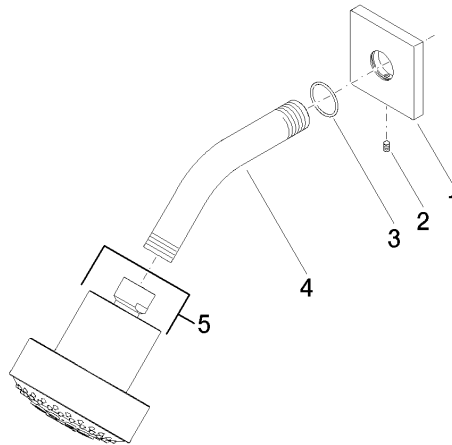

28 508 980 Product version from 6/1/2024

- 200mm projection
- ball-joint pivotable through 30°
- Three settings: COMPACT RAIN, COMPACT SOFT FLOW, COMPACT AQUAPRESSURE FLOW, max. flow rate 9 l/min (at 3 bar)
- Function from: 7 l/min
- with anti-scale system
- spray head Ø 92mm
- rosette 60 x 60 mm
- 1/2" connection

Shower head - Chrome

SERIES SPECIFIC

28 508 980 Product version from 6/1/2024

Recommended miscellaneous

Concealed wall elbow -

- max. recess depth 163 mm
- min. recess depth 90 mm

35 085 970 90

28 508 980 Product version from 6/1/2024

mm [inches]

Flow rate chart

Spare parts list

No.	Item Number	Name	Quantity used	Delivery time
2	09 31 11 048 90	pin	1.00	2
4	09 11 03 011-00	connection	1.00	10
3	09 14 10 098 90	seal	1.00	2
5	04 12 11 110 00-00	shower	1.00	10
1	09 27 98 003-00	rosette	1.00	10