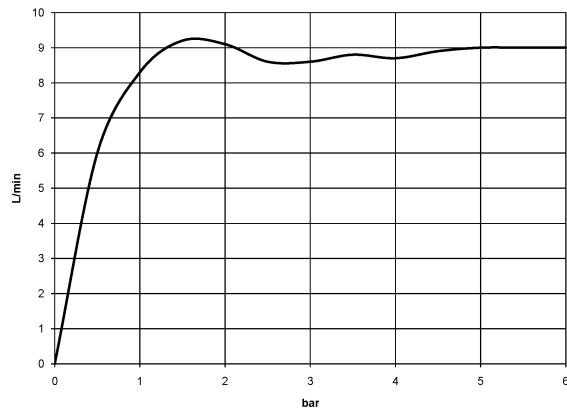

28 508 980 Product version from 6/1/2024

- 200mm projection
- ball-joint pivotable through 30°
- Three settings: COMPACT RAIN, COMPACT SOFT FLOW, COMPACT AQUAPRESSURE FLOW, max. flow rate 9 l/min (at 3 bar)
- Function from: 7 l/min
- with anti-scale system
- spray head Ø 92mm
- rosette 60 x 60 mm
- 1/2" connection

	Chrome	28 508 980-00
	Chrome	28 508 980-00 0010
	Brushed Platinum	28 508 980-06 0010
	Brushed Platinum	28 508 980-06
	Platinum	28 508 980-08 0010
	Platinum	28 508 980-08
	Dark Chrome	28 508 980-19 0010
	Dark Chrome	28 508 980-19
	Brushed Light Gold	28 508 980-27 0010
	Brushed Light Gold	28 508 980-27
	Brushed Durabronze (23kt Gold)	28 508 980-28 0010
	Brushed Durabronze (23kt Gold)	28 508 980-28
	Matte Black	28 508 980-33
	Matte Black	28 508 980-33 0010
	Brushed Champagne (22kt Gold)	28 508 980-46 0010
	Brushed Champagne (22kt Gold)	28 508 980-46
	Champagne (22kt Gold)	28 508 980-47 0010
	Champagne (22kt Gold)	28 508 980-47
	Brushed Chrome	28 508 980-93 0010
	Brushed Chrome	28 508 980-93
	Brushed Dark Platinum	28 508 980-99 0010
	Brushed Dark Platinum	28 508 980-99

Shower head - Chrome

SERIES SPECIFIC

28 508 980 Product version from 6/1/2024

Recommended miscellaneous

Concealed wall elbow -

- max. recess depth 163 mm
- min. recess depth 90 mm

35 085 970 90

28 508 980 Product version from 6/1/2024

mm [inches]

Flow rate chart

Spare parts list

No.	Item Number	Name	Quantity used	Delivery time
2	09 31 11 048 90	pin	1.00	2
4	09 11 03 011-00	connection	1.00	10
3	09 14 10 098 90	seal	1.00	2
5	04 12 11 110 00-00	shower	1.00	10
1	09 27 98 003-00	rosette	1.00	10