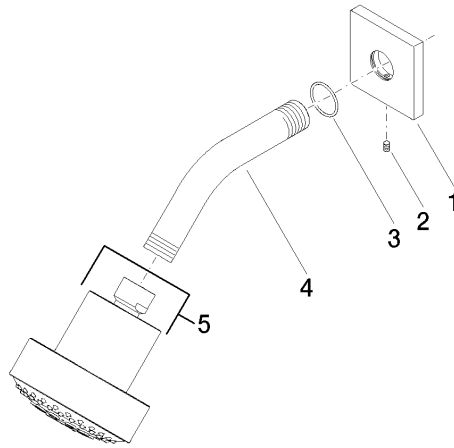

Shower head - Chrome

IMO

28 508 980

- 200mm projection
- ball-joint pivotable through 30°
- Three settings: PURIFY RAIN, COMPACT SOFT FLOW, COMPACT AQUAPRESSURE FLOW, max. flow rate 9 l/min (at 3 bar)
- Function from: 7 l/min
- with anti-scale system
- spray head Ø 92mm
- rosette 60 x 60 mm
- 1/2" connection

28 508 980

Recommended miscellaneous

Concealed wall elbow - 35 085 970 90
●max. recess depth 163 mm
●min. recess depth 90 mm

28 508 980

mm [inches]

Flow rate chart

28 508 980

Spare parts list

No.	Item Number	Name	Quantity used	Delivery time
1	09 27 98 003-00	rosette	1	10
2	09 31 11 048 90	pin	1	2
3	09 14 10 098 90	seal	1	2
4	09 11 03 011-00	connection	1	10
5	04 12 11 110 00-00	shower	1	10