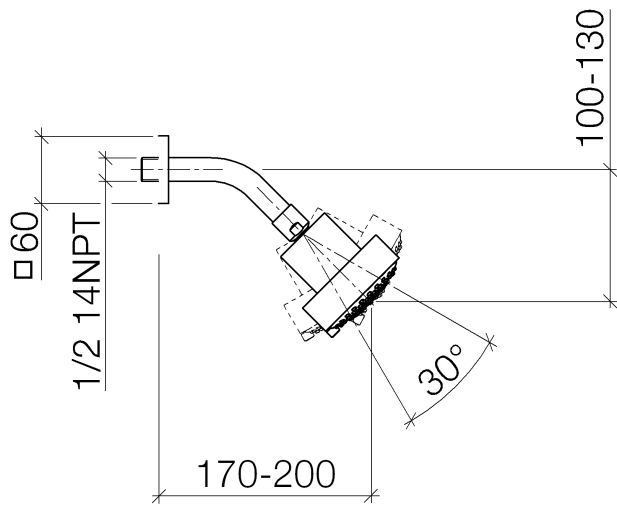

28 508 980

Flow rate chart