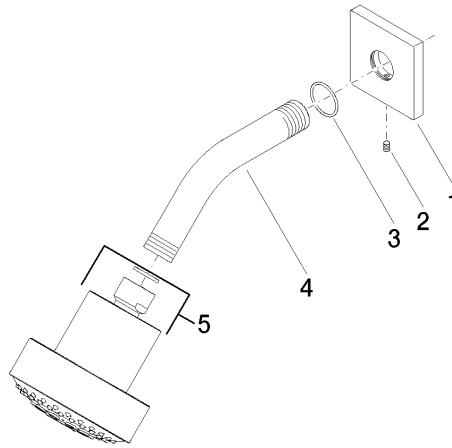

## Shower head FlowReduce - Chrome

IMO

28 508 980

Fits: IMO, MEM, CL.1, CYO

- 200mm projection
- ball-joint pivotable through 30°
- Three settings: PURIFY RAIN, COMPACT SOFT FLOW, COMPACT AQUAPRESSURE FLOW, max. flow rate 6.8 l/min (at 3 bar)
- with anti-scale system
- spray head Ø 92mm
- rosette 60 x 60 mm
- 1/2" connection
- This product can help a building meet the requirements of Green Building Rating Systems, e.g. LEED®, BREEAM®, DGNB

28 508 980

Flow rate chart

Certificates

IAPMO\_11777. IAPMO\_4976 (3). LGA\_38653.

28 508 980

Parts for other finishes can be found here: Chrome

### Spare parts list

No.	Item Number	Name	Quantity used	Delivery time
1	09 27 98 003-00	rosette	1	10
2	09 31 11 048 90	pin	1	2
3	09 14 10 098 90	seal	1	2
4	09 11 03 011-00	connection	1	10
5	04 12 11 110 30-00	shower	1	10