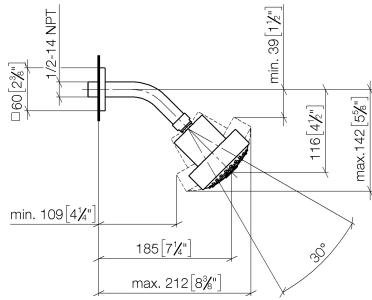

Shower head - Platinum

IMO

28 508 980

- 200mm projection
- ball-joint pivotable through 30°
- Three settings: PURIFY RAIN, COMPACT SOFT FLOW, COMPACT AQUAPRESSURE FLOW, max. flow rate 9 l/min (at 3 bar)
- Function from: 7 l/min
- with anti-scale system
- spray head Ø 92mm
- rosette 60 x 60 mm
- 1/2" connection

Fits: IMO, MEM, CL.1, CYO

	Platinum	28 508 980-08
	Chrome	28 508 980-00 0010
	Chrome	28 508 980-00
	Brushed Platinum	28 508 980-06 0010
	Brushed Platinum	28 508 980-06
	Platinum	28 508 980-08 0010
	Dark Chrome	28 508 980-19 0010
	Dark Chrome	28 508 980-19
	Brushed Light Gold	28 508 980-27
	Brushed Light Gold	28 508 980-27 0010
	Brushed Durabass (23kt Gold)	28 508 980-28 0010
	Brushed Durabass (23kt Gold)	28 508 980-28
	Matte Black	28 508 980-33
	Matte Black	28 508 980-33 0010
	Brushed Champagne (22kt Gold)	28 508 980-46 0010
	Brushed Champagne (22kt Gold)	28 508 980-46
	Champagne (22kt Gold)	28 508 980-47 0010
	Champagne (22kt Gold)	28 508 980-47
	Brushed Chrome	28 508 980-93 0010
	Brushed Chrome	28 508 980-93
	Brushed Dark Platinum	28 508 980-99 0010
	Brushed Dark Platinum	28 508 980-99

28 508 980

mm [inches]

Flow rate chart

28 508 980

Product version from 6/1/2024

Parts for other
finishes can be found
here: [Chrome](#)

Shower head - Platinum

IMO

28 508 980

Spare parts list

Product version from 6/1/2024

No.	Item Number	Name	Quantity used	Delivery time
	09 27 98 003-08	rosette	5	40