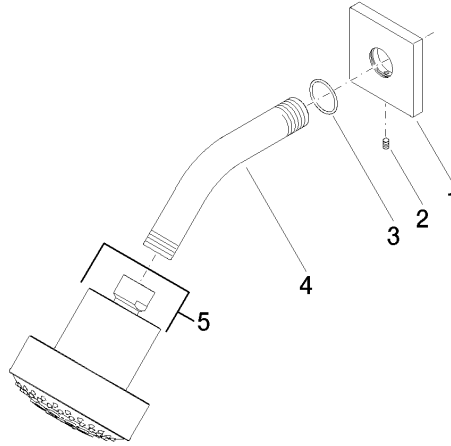

Shower head - Platinum

IMO

28 508 980

- 200mm projection
- ball-joint pivotable through 30°
- Three settings: PURIFY RAIN, COMPACT SOFT FLOW, COMPACT AQUAPRESSURE FLOW, max. flow rate 9 l/min (at 3 bar)
- Function from: 7 l/min
- with anti-scale system
- spray head Ø 92mm
- rosette 60 x 60 mm
- 1/2" connection

28 508 980

mm [inches]

Flow rate chart

28 508 980

Product version from 6/1/2024

Parts for other
finishes can be found
here: [Chrome](#)

Shower head - Platinum

IMO

28 508 980

Spare parts list

Product version from 6/1/2024

No.	Item Number	Name	Quantity used	Delivery time
	09 27 98 003-08	rosette	5	40