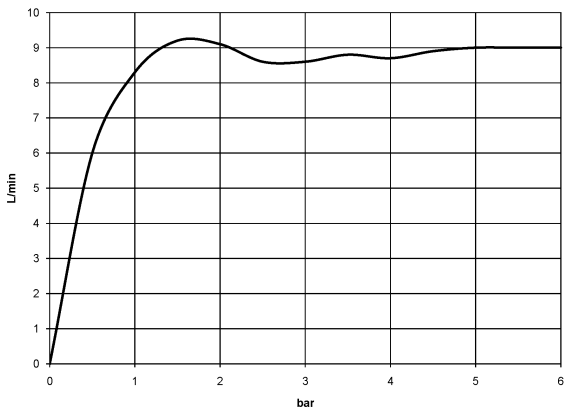

Shower head - Platinum

IMO

28 508 980

- 200mm projection
- ball-joint pivotable through 30°
- Three settings: PURIFY RAIN, COMPACT SOFT FLOW, COMPACT AQUAPRESSURE FLOW, max. flow rate 9 l/min (at 3 bar)
- Function from: 7 l/min
- with anti-scale system
- spray head Ø 92mm
- rosette 60 x 60 mm
- 1/2" connection

Fits: IMO, MEM, CL.1, CYO

	Platinum	28 508 980-08
	Chrome	28 508 980-00 0010
	Chrome	28 508 980-00
	Brushed Platinum	28 508 980-06 0010
	Brushed Platinum	28 508 980-06
	Platinum	28 508 980-08 0010
	Dark Chrome	28 508 980-19 0010
	Dark Chrome	28 508 980-19
	Brushed Light Gold	28 508 980-27
	Brushed Light Gold	28 508 980-27 0010
	Brushed Durabass (23kt Gold)	28 508 980-28 0010
	Brushed Durabass (23kt Gold)	28 508 980-28
	Matte Black	28 508 980-33
	Matte Black	28 508 980-33 0010
	Brushed Champagne (22kt Gold)	28 508 980-46 0010
	Brushed Champagne (22kt Gold)	28 508 980-46
	Champagne (22kt Gold)	28 508 980-47 0010
	Champagne (22kt Gold)	28 508 980-47
	Brushed Chrome	28 508 980-93 0010
	Brushed Chrome	28 508 980-93
	Brushed Dark Platinum	28 508 980-99 0010
	Brushed Dark Platinum	28 508 980-99

28 508 980

mm [inches]

Flow rate chart

28 508 980

Product version from 6/1/2024

Parts for other
finishes can be found
here: [Chrome](#)

Shower head - Platinum

IMO