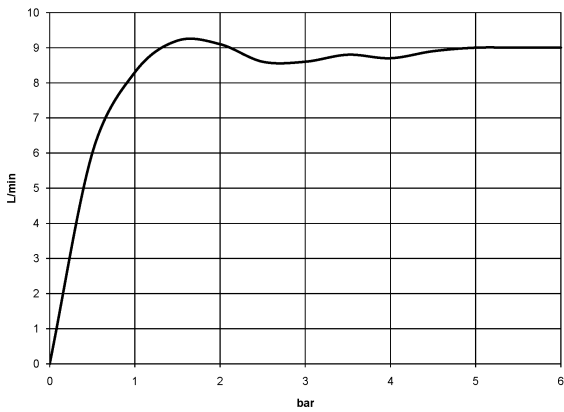

Shower head - Brushed Chrome

IMO

28 508 980

- 200mm projection
- ball-joint pivotable through 30°
- Three settings: PURIFY RAIN, COMPACT SOFT FLOW, COMPACT AQUAPRESSURE FLOW, max. flow rate 9 l/min (at 3 bar)
- Function from: 7 l/min
- with anti-scale system
- spray head Ø 92mm
- rosette 60 x 60 mm
- 1/2" connection

Shower head - Brushed Chrome

IMO

28 508 980

Recommended miscellaneous

Concealed wall elbow -

- max. recess depth 163 mm
- min. recess depth 90 mm

35 085 970 90

28 508 980

mm [inches]

Flow rate chart

Product version from 6/1/2024

Shower head - Brushed Chrome

IMO

28 508 980

Spare parts list

Product version from 6/1/2024

No.	Item Number	Name	Quantity used	Delivery time
	09 27 98 003-93	rosette	5	20