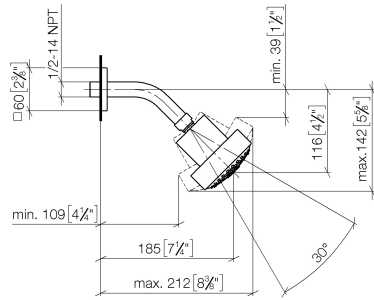

Shower head - Brushed Chrome

IMO

28 508 980

- 200mm projection
- ball-joint pivotable through 30°
- Three settings: PURIFY RAIN, COMPACT SOFT FLOW, COMPACT AQUAPRESSURE FLOW, max. flow rate 9 l/min (at 3 bar)
- Function from: 7 l/min
- with anti-scale system
- spray head Ø 92mm
- rosette 60 x 60 mm
- 1/2" connection

Shower head - Brushed Chrome

IMO

28 508 980

Recommended miscellaneous

Concealed wall elbow -

- max. recess depth 163 mm
- min. recess depth 90 mm

35 085 970 90

28 508 980

mm [inches]

Flow rate chart

Product version from 6/1/2024

Shower head - Brushed Chrome

IMO

28 508 980

Spare parts list

Product version from 6/1/2024

No.	Item Number	Name	Quantity used	Delivery time
	09 27 98 003-93	rosette	5	20