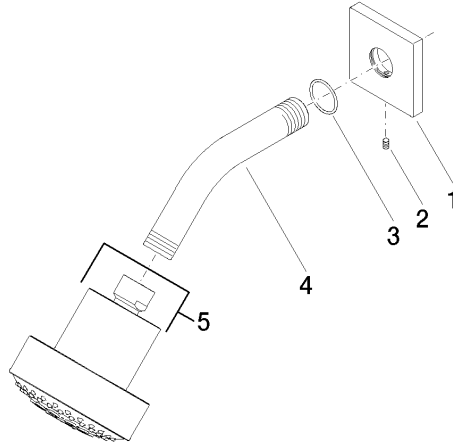

Shower head - Brushed Chrome

IMO

28 508 980

- 200mm projection
- ball-joint pivotable through 30°
- Three settings: PURIFY RAIN, COMPACT SOFT FLOW, COMPACT AQUAPRESSURE FLOW, max. flow rate 9 l/min (at 3 bar)
- Function from: 7 l/min
- with anti-scale system
- spray head Ø 92mm
- rosette 60 x 60 mm
- 1/2" connection

Shower head - Brushed Chrome

IMO

28 508 980

Recommended miscellaneous

Concealed wall elbow -

- max. recess depth 163 mm
- min. recess depth 90 mm

35 085 970 90

28 508 980

mm [inches]

Flow rate chart

Product version from 6/1/2024

Shower head - Brushed Chrome

IMO

28 508 980

Spare parts list

Product version from 6/1/2024