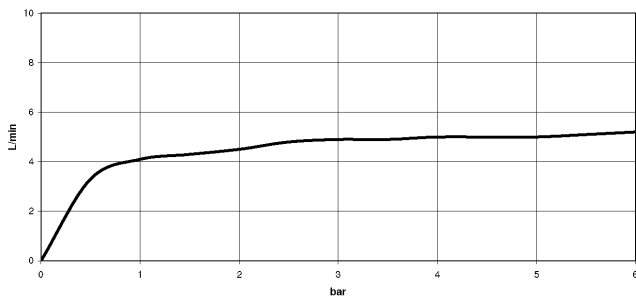

Body spray without volume control FlowReduce - Brushed Light Gold

TARA

28 518 979

- spray head Ø 55mm
- ball-joint pivotable through 25° (in any direction)
- HORIZONTAL RAIN, max. flow rate 5 l/min (at 3 bar)
- with anti-scale system
- rosette Ø 55 mm
- 1/2" connection
- This product can help a building meet the requirements of Green Building Rating Systems, e.g. LEED®, BREEAM®, DGNB

Recommended miscellaneous

Concealed wall elbow -

35 085 970 90

- min. recess depth 90 mm
- max. recess depth 163 mm

28 518 979

mm [inches]

Flow rate chart

Trajectory diagram