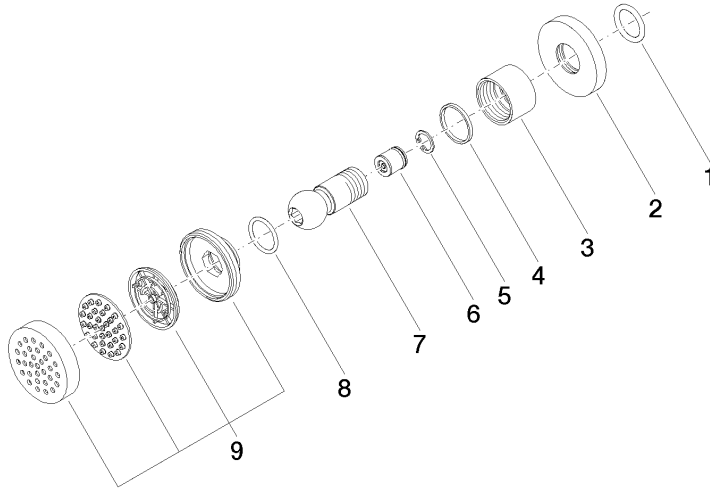

Body spray without volume control FlowReduce - Brushed Light Gold

TARA

28 518 979

- spray head Ø 55mm
- ball-joint pivotable through 25° (in any direction)
- HORIZONTAL RAIN, max. flow rate 5 l/min (at 3 bar)
- with anti-scale system
- rosette Ø 55 mm
- 1/2" connection
- This product can help a building meet the requirements of Green Building Rating Systems, e.g. LEED®, BREEAM®, DGNB

Recommended miscellaneous

Concealed wall elbow -

35 085 970 90

- min. recess depth 90 mm
- max. recess depth 163 mm

28 518 979

mm [inches]

Flow rate chart

Trajectory diagram

LGA_38

28 518 979

Product version from 4/1/2024

Body spray without volume control FlowReduce - Brushed Light Gold

TARA

28 518 979

Spare parts list

Product version from 4/1/2024

No.	Item Number	Name	Quantity used	Delivery time
	90 14 10 026 00 90	seal	9	2