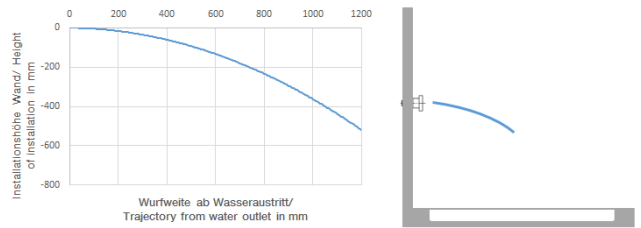

Body spray without volume control FlowReduce - Brushed Light Gold

TARA

28 518 979

- spray head Ø 55mm
- ball-joint pivotable through 25° (in any direction)
- HORIZONTAL RAIN, max. flow rate 5 l/min (at 3 bar)
- with anti-scale system
- rosette Ø 55 mm
- 1/2" connection
- This product can help a building meet the requirements of Green Building Rating Systems, e.g. LEED®, BREEAM®, DGNB

Recommended miscellaneous

Concealed wall elbow -

35 085 970 90

- min. recess depth 90 mm
- max. recess depth 163 mm

28 518 979

mm [inches]

Flow rate chart

Trajectory diagram