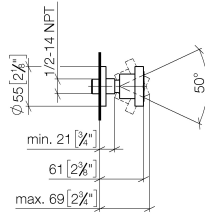

Body spray without volume control FlowReduce - Brushed Light Gold

TARA

28 518 979

- spray head Ø 55mm
- ball-joint pivotable through 25° (in any direction)
- HORIZONTAL RAIN, max. flow rate 5 l/min (at 3 bar)
- with anti-scale system
- rosette Ø 55 mm
- 1/2" connection
- This product can help a building meet the requirements of Green Building Rating Systems, e.g. LEED®, BREEAM®, DGNB

Recommended miscellaneous

Concealed wall elbow -

35 085 970 90

- min. recess depth 90 mm
- max. recess depth 163 mm

28 518 979

mm [inches]

Flow rate chart

Trajectory diagram

No.	Item Number	Name	Quantity used	Delivery time
	90 14 10 026 00 90	seal	9	2