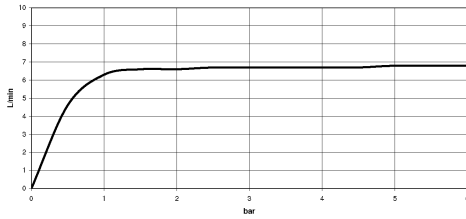

28 528 360

- spray head Ø 55mm
- ball-joint pivotable through 25° (in any direction)
- HORIZONTAL RAIN, max. flow rate 7 l/min (at 3 bar)
- rosette Ø 55 mm
- 1/2" connection

	Chrome	28 528 360-00
	Brushed Platinum	28 528 360-06
	Platinum	28 528 360-08
	Durabass (23kt Gold)	28 528 360-09
	Brushed Durabass (23kt Gold)	28 528 360-28
	Brushed Dark Platinum	28 528 360-99

**Recommended miscellaneous**

- Concealed wall elbow -** 35 085 970 90
- max. recess depth 163 mm
  - min. recess depth 90 mm

28 528 360

mm [inches]

### Flow rate chart