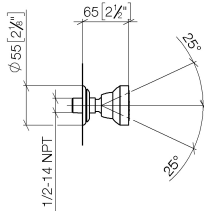

28 528 360

- spray head Ø 55mm
- ball-joint pivotable through 25° (in any direction)
- HORIZONTAL RAIN, max. flow rate 7 l/min (at 3 bar)
- rosette Ø 55 mm
- 1/2" connection

	Brushed Dark Platinum	28 528 360-99
	Chrome	28 528 360-00
	Brushed Platinum	28 528 360-06
	Platinum	28 528 360-08
	Durabass (23kt Gold)	28 528 360-09
	Brushed Durabass (23kt Gold)	28 528 360-28

**Recommended miscellaneous**

**Concealed wall elbow -** 35 085 970 90

- max. recess depth 163 mm
- min. recess depth 90 mm

28 528 360

mm [inches]

**Flow rate chart**

**Codes & Standards**

DIN 4109