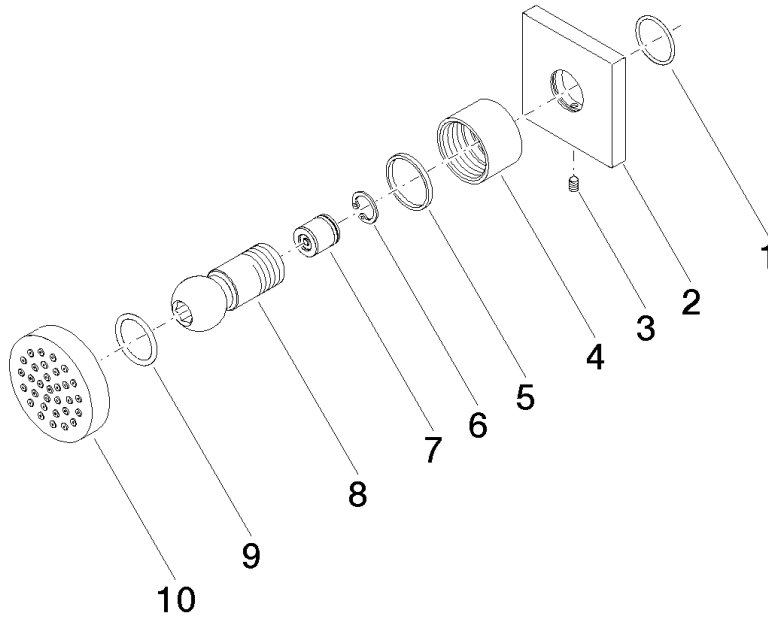

**Body spray without volume control - Chrome**

IMO

28 528 782

- spray head Ø 55mm
- ball-joint pivotable through 25° (in any direction)
- HORIZONTAL RAIN, max. flow rate 7 l/min (at 3 bar)
- anti-scale system
- rosette 60 x 60 mm
- 1/2" connection

**Recommended miscellaneous**

- Concealed wall elbow -** 35 085 970 90
- max. recess depth 163 mm
  - min. recess depth 90 mm

28 528 782

mm [inches]

Flow rate chart

Certificates

LGA\_38652.

28 528 782

Spare parts list

No.	Item Number	Name	Quantity used	Delivery time
1	09 14 10 098 90	seal	1	2
2	09 27 98 003-00	rosette	1	10
3	09 31 11 048 90	pin	1	2
4	09 23 30 026-00	nut	1	10
5	09 14 15 010 90	ring	1	2
6	09 16 01 014 90	ring	1	2
7	90 23 01 147 00 90	back-flow preventer	1	2
8	09 21 40 016-00	connection	1	10
9	09 14 10 015 90	seal	1	2
10	90 12 05 027 00-00	casing ( completely )	1	10