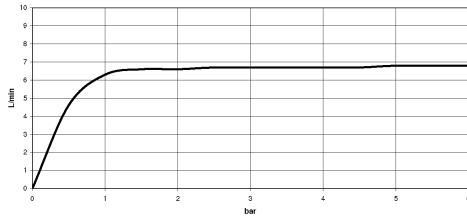

Body spray without volume control - Chrome

TARA

28 528 979

- spray head Ø 55mm
- ball-joint pivotable through 25° (in any direction)
- HORIZONTAL RAIN, max. flow rate 7 l/min (at 3 bar)
- with anti-scale system
- rosette Ø 55 mm
- 1/2" connection

Recommended miscellaneous

- Concealed wall elbow -** 35 085 970 90
- max. recess depth 163 mm
 - min. recess depth 90 mm

28 528 979

mm [inches]

Flow rate chart

Certificates

LGA_38652.

28 528 979