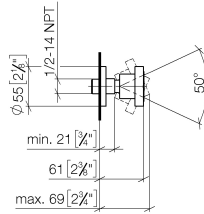

Body spray without volume control - Brushed Platinum

TARA

28 528 979

- spray head Ø 55mm
- ball-joint pivotable through 25° (in any direction)
- HORIZONTAL RAIN, max. flow rate 7 l/min (at 3 bar)
- with anti-scale system
- rosette Ø 55 mm
- 1/2" connection

Recommended miscellaneous

- Concealed wall elbow -** 35 085 970 90
- max. recess depth 163 mm
 - min. recess depth 90 mm

28 528 979

mm [inches]

Flow rate chart

Codes & Standards

DIN 4109

ISO 3822

No.	Item Number	Name	Quantity used	Delivery time
	90 14 10 026 00 90	seal	9	2