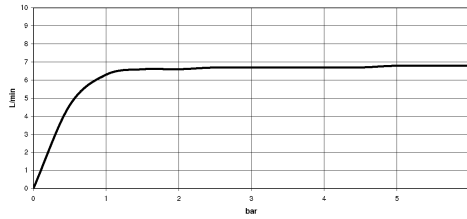

Recommended miscellaneous

- Concealed wall elbow -** 35 085 970 90
- max. recess depth 163 mm
 - min. recess depth 90 mm

28 528 979

mm [inches]

Flow rate chart

Codes & Standards

DIN 4109

ISO 3822

Scottish Water
Byelaws

UK Water Supply
Regulations

Ü-Zeichen

Body spray without volume control - Brushed Platinum

TARA

28 528 979

Certificates

LGA_38