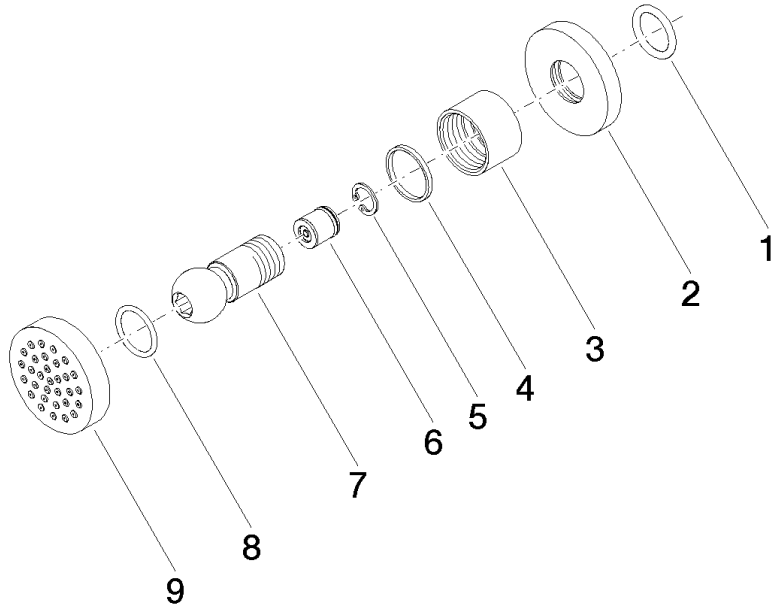

Body spray without volume control - Brushed Platinum

TARA

28 528 979

- spray head Ø 55mm
- ball-joint pivotable through 25° (in any direction)
- HORIZONTAL RAIN, max. flow rate 7 l/min (at 3 bar)
- with anti-scale system
- rosette Ø 55 mm
- 1/2" connection

Scottish Water
Byelaws

UK Water Supply
Regulations

Ü-Zeichen

Body spray without volume control - Brushed Platinum

TARA

28 528 979

Certificates

LGA_38

WRAS_240602

28 528 979

Product version from 10/1/2023

Body spray without volume control - Brushed Platinum

TARA

28 528 979

Spare parts list

Product version from 10/1/2023

No.	Item Number	Name	Quantity used	Delivery time
	90 14 10 026 00 90	seal	9	2