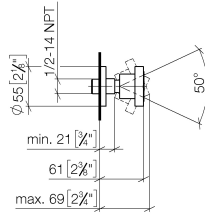

Body spray without volume control - Light Gold

TARA

28 528 979

- spray head Ø 55mm
- ball-joint pivotable through 25° (in any direction)
- HORIZONTAL RAIN, max. flow rate 7 l/min (at 3 bar)
- with anti-scale system
- rosette Ø 55 mm
- 1/2" connection

Recommended miscellaneous

- Concealed wall elbow -** 35 085 970 90
- min. recess depth 90 mm
 - max. recess depth 163 mm

28 528 979

mm [inches]

Flow rate chart

Codes & Standards

DIN 4109

ISO 3822

No.	Item Number	Name	Quantity used	Delivery time
	90 14 10 026 00 90	seal	9	2