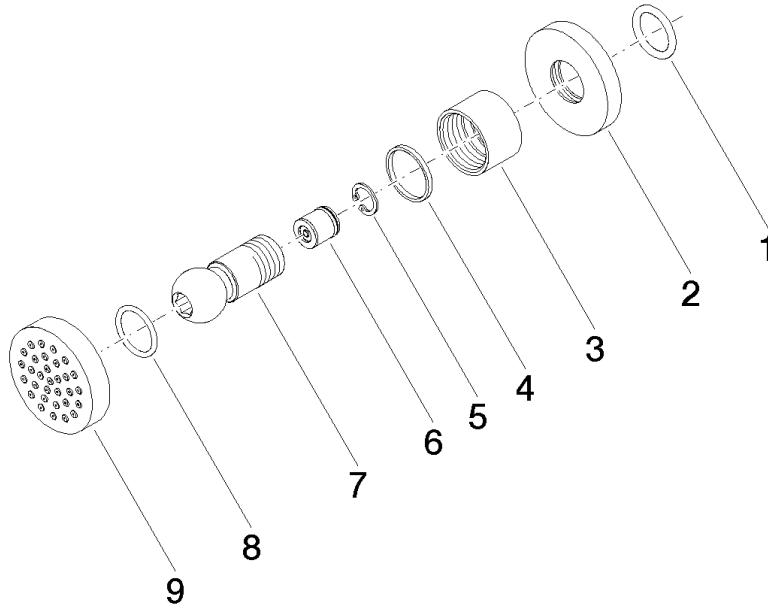

Body spray without volume control - Light Gold

TARA

28 528 979

- spray head Ø 55mm
- ball-joint pivotable through 25° (in any direction)
- HORIZONTAL RAIN, max. flow rate 7 l/min (at 3 bar)
- with anti-scale system
- rosette Ø 55 mm
- 1/2" connection

Scottish Water
Byelaws

UK Water Supply
Regulations

Ü-Zeichen

Body spray without volume control - Light Gold

TARA

28 528 979

Certificates

LGA_38

WRAS_240602

28 528 979

Product version from 10/1/2023

Body spray without volume control - Light Gold

TARA

28 528 979

Spare parts list

Product version from 10/1/2023

No.	Item Number	Name	Quantity used	Delivery time
	90 14 10 026 00 90	seal	9	2